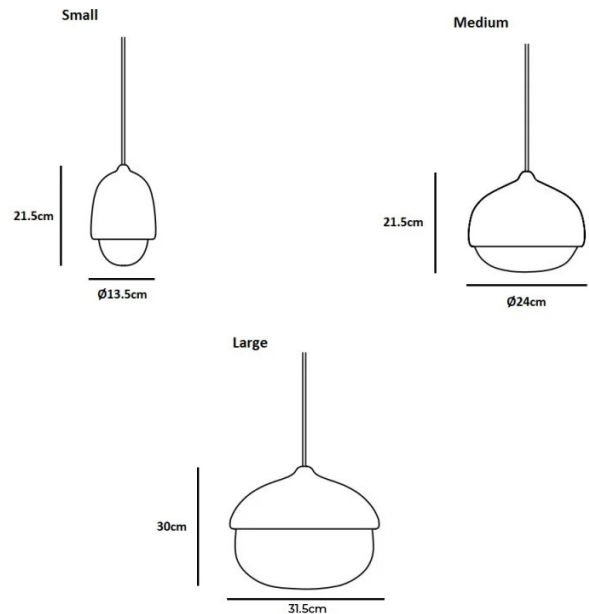

For all sales and technical enquiries, please contact:

+44 (0)114 263 4266

info@davidvillagelighting.co.uk

www.davidvillagelighting.co.uk