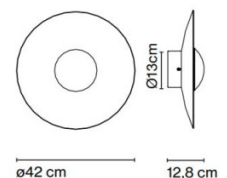

Ginger 42C IP65