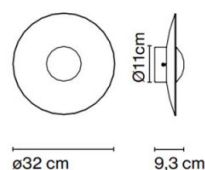

PRODUCT SPECIFICATION

Light Source:	32C: 8.2W, 2700K, 913 Lumens 42C: 16.2W, 2700K, 1873 Lumens 60C: 22.4W, 2700K, 2933 Lumens
IP Code:	65
Dimming:	Dimmable using leading edge and trailing edge (Triac).
Dimensions:	32C: Ø32cm Depth: 9.3cm Wall Mount: Ø11cm 42C: Ø42cm ØDepth: 12.8cm Wall Mount: Ø11cm 60C: Ø60cm ØDepth: 16.4cm Wall Mount: Ø13cm

Ginger 32C IP65