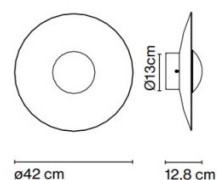

Ginger 42C IP65