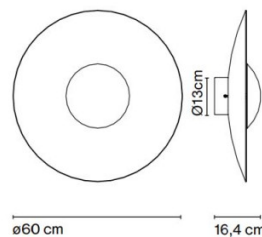

Ginger 60C IP65