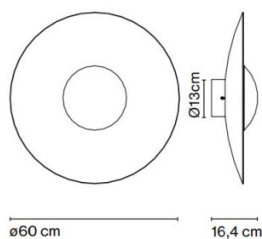

Ginger 60C IP65