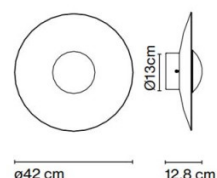

Ginger 42C IP65