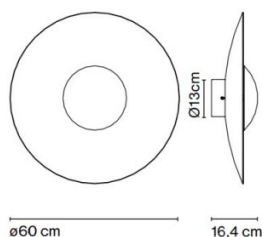

Ginger 60C IP65