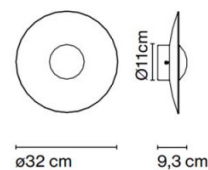

PRODUCT SPECIFICATION

1. **Light Source:** **32C:** 8.2W, 2700K, 913 Lumens
   42C: 16.2W, 2700K, 1873 Lumens
   60C: 22.4W, 2700K, 2933 Lumens
2. **IP Code:** 65
3. **Dimming:** Dimmable using leading edge and trailing edge (Triac).
4. **Dimensions:** **32C:**
   Ø32cm
   Depth: 9.3cm
   Wall Mount: Ø11cm
5. **42C:**
   Ø42cm
   ØDepth: 12.8cm
   Wall Mount: Ø11cm
6. **60C:**
   Ø60cm
   ØDepth: 16.4cm
   Wall Mount: Ø13cm

Ginger 32C IP65