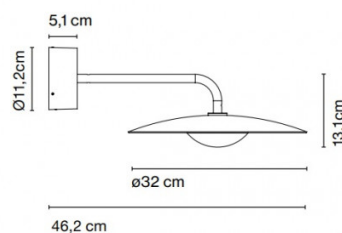

## PRODUCT SPECIFICATION

**Light Source:** Ginger 20A: 5W, 2700K, 495 Lumens  
Ginger 32A: 8.2W, 2700K, 913 Lumens

**IP Code:** 65

**Dimming:** Dimmable via Triac dimming.

**Dimensions: Ginger 20A:**  
Shade: Ø20cm  
Wall Mount: Ø7.5cm  
Depth: 29.3cm

**Ginger 32A:**  
Shade: Ø32cm  
Wall Mount: Ø11.2cm  
Depth: 46.2cm

Ginger 32A IP65

Ginger 20A IP65

**For all sales and technical enquiries, please contact:**

+44 (0)114 263 4266

[info@davidvillagelighting.co.uk](mailto:info@davidvillagelighting.co.uk)