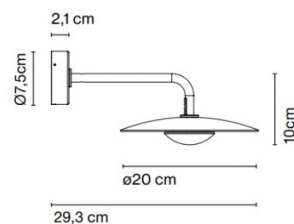

Ginger 20A IP65