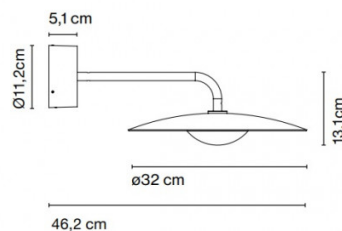

PRODUCT SPECIFICATION

Light Source: **Ginger 20A:** 5W, 2700K, 495 Lumens
Ginger 32A: 8.2W, 2700K, 913 Lumens

IP Code: 65

Dimming: Dimmable via Triac dimming.

Dimensions: Ginger 20A:
Shade: Ø20cm
Wall Mount: Ø7.5cm
Depth: 29.3cm

Ginger 32A:
Shade: Ø32cm
Wall Mount: Ø11.2cm
Depth: 46.2cm

Ginger 32A IP65

Ginger 20A IP65

For all sales and technical enquiries, please contact:

+44 (0)114 263 4266

info@davidvillagelighting.co.uk

www.davidvillagelighting.co.uk