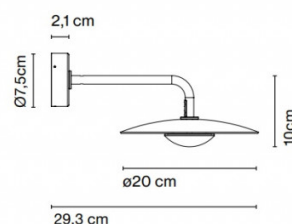

## PRODUCT SPECIFICATION

**Light Source:** Ginger 20A: 5W, 2700K, 495 Lumens  
Ginger 32A: 8.2W, 2700K, 913 Lumens

**IP Code:** 65

**Dimming:** Dimmable via Triac dimming.

**Dimensions: Ginger 20A:**  
Shade: Ø20cm  
Wall Mount: Ø7.5cm  
Depth: 29.3cm

**Ginger 32A:**  
Shade: Ø32cm  
Wall Mount: Ø11.2cm  
Depth: 46.2cm

Ginger 32A IP65

Ginger 20A IP65

**For all sales and technical enquiries, please contact:**

+44 (0)114 263 4266

[info@davidvillagelighting.co.uk](mailto:info@davidvillagelighting.co.uk)