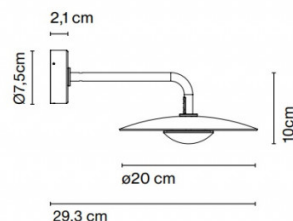

## PRODUCT SPECIFICATION

**Light Source:** **Ginger 20A:** 5W, 2700K, 495 Lumens  
**Ginger 32A:** 8.2W, 2700K, 913 Lumens

**IP Code:** 65

**Dimming:** Dimmable via Triac dimming.

**Dimensions: Ginger 20A:**  
Shade: Ø20cm  
Wall Mount: Ø7.5cm  
Depth: 29.3cm

**Ginger 32A:**  
Shade: Ø32cm  
Wall Mount: Ø11.2cm  
Depth: 46.2cm

**Ginger 32A IP65**

**Ginger 20A IP65**

**For all sales and technical enquiries, please contact:**

+44 (0)114 263 4266

[info@davidvillagelighting.co.uk](mailto:info@davidvillagelighting.co.uk)