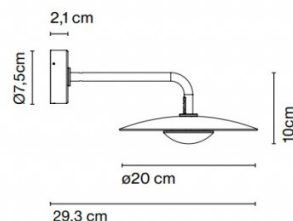

PRODUCT SPECIFICATION

Light Source: **Ginger 20A:** 5W, 2700K, 495 Lumens
Ginger 32A: 8.2W, 2700K, 913 Lumens

IP Code: 65

Dimming: Dimmable via Triac dimming.

Dimensions: Ginger 20A:
Shade: Ø20cm
Wall Mount: Ø7.5cm
Depth: 29.3cm

Ginger 32A:
Shade: Ø32cm
Wall Mount: Ø11.2cm
Depth: 46.2cm

Ginger 32A IP65

Ginger 20A IP65

For all sales and technical enquiries, please contact:

+44 (0)114 263 4266

info@davidvillagelighting.co.uk

www.davidvillagelighting.co.uk