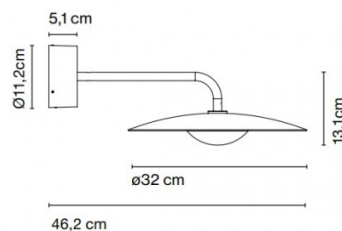

## PRODUCT SPECIFICATION

**Light Source:** **Ginger 20A:** 5W, 2700K, 495 Lumens  
**Ginger 32A:** 8.2W, 2700K, 913 Lumens

**IP Code:** 65

**Dimming:** Dimmable via Triac dimming.

**Dimensions: Ginger 20A:**  
Shade: Ø20cm  
Wall Mount: Ø7.5cm  
Depth: 29.3cm

**Ginger 32A:**  
Shade: Ø32cm  
Wall Mount: Ø11.2cm  
Depth: 46.2cm

**Ginger 32A IP65**

**Ginger 20A IP65**

**For all sales and technical enquiries, please contact:**

+44 (0)114 263 4266

[info@davidvillagelighting.co.uk](mailto:info@davidvillagelighting.co.uk)