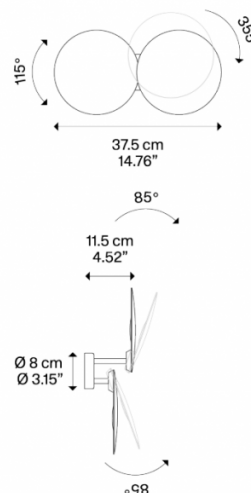

LODES

Lodes Puzzle Round Double
LED Wall / Ceiling Light

LA10228/2

SOURCE: <https://www.davidvillagelighting.co.uk/product/Lodes-Puzzle-Round-Double-LED-Wall-Ceiling-Light/10000636>

PRODUCT DESCRIPTION

Puzzle Round Double by Lodes

The Puzzle Round can be adjusted, to create a striking effect on any surface. The light can be fitted on ceiling or wall lights and comes in a matt black or white finish. Each round shade can be tilted up to 85°, whereas one shade can rotate up to 115° and the other up to 355°. The Puzzle Round is also available in two colour temperatures: warmest white (2700K) and warm white (3000K). You can install a single light or multiple ones to create a stunning effect. Combine the Puzzle Round Double with the [Puzzle Round Single](#) to enhance its surroundings.

PRODUCT SPECIFICATION

- Light Source:** 2 x 15W, 2700K, 3500 lumens
or
2 x 15W, 3000K, 3700 lumens
- IP Code:** 20
- Dimming:** Dimmable via Triac dimming
- Dimensions:** 37.5 cm width
11.5 cm depth

For all sales and technical enquiries, please contact: