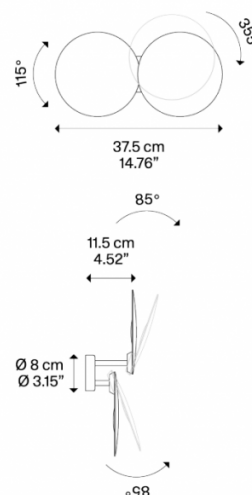

LODES

Lodes Puzzle Round Double
LED Wall / Ceiling Light

LA10228/2

SOURCE: <https://www.davidvillagelighting.co.uk/product/Lodes-Puzzle-Round-Double-LED-Wall-Ceiling-Light/10000636>

PRODUCT DESCRIPTION

Puzzle Round Double by Lodes

The Puzzle Round can be adjusted, to create a striking effect on any surface. The light can be fitted on ceiling or wall lights and comes in a matt black or white finish. Each round shade can be tilted up to 85°, whereas one shade can rotate up to 115° and the other up to 355°. The Puzzle Round is also available in two colour temperatures: warmest white (2700K) and warm white (3000K). You can install a single light or multiple ones to create a stunning effect. Combine the Puzzle Round Double with the [Puzzle Round Single](#) to enhance its surroundings.

PRODUCT SPECIFICATION

- Light Source:** 2 x 15W, 2700K, 3500 lumens
or
2 x 15W, 3000K, 3700 lumens
- IP Code:** 20
- Dimming:** Dimmable via Triac dimming
- Dimensions:** 37.5 cm width
11.5 cm depth

For all sales and technical enquiries, please contact: