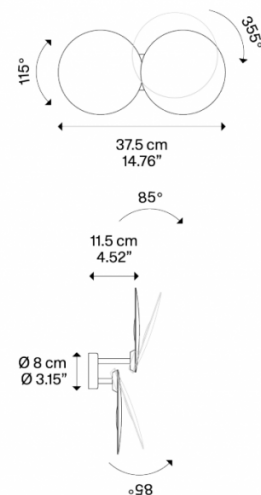

The Puzzle Round can be adjusted, to create a striking effect on any surface. The light can be fitted on ceiling or wall lights and comes in a matt black or white finish. Each round shade can be tilted up to 85°, whereas one shade can rotate up to 115° and the other up to 355°. The Puzzle Round is also available in two colour temperatures: warmest white (2700K) and warm white (3000K). You can install a single light or multiple ones to create a stunning effect. Combine the Puzzle Round Double with the [Puzzle Round Single](#) to enhance its surroundings.

PRODUCT SPECIFICATION

Light Source: 2 x 15W, 2700K, 3500 lumens
or
2 x 15W, 3000K, 3700 lumens

IP Code: 20

Dimming: Dimmable via Triac dimming

Dimensions: 37.5 cm width
11.5 cm depth

For all sales and technical enquiries, please contact: