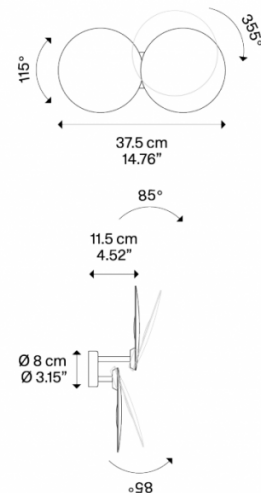

The Puzzle Round can be adjusted, to create a striking effect on any surface. The light can be fitted on ceiling or wall lights and comes in a matt black or white finish. Each round shade can be tilted up to 85°, whereas one shade can rotate up to 115° and the other up to 355°. The Puzzle Round is also available in two colour temperatures: warmest white (2700K) and warm white (3000K). You can install a single light or multiple ones to create a stunning effect. Combine the Puzzle Round Double with the [Puzzle Round Single](#) to enhance its surroundings.

PRODUCT SPECIFICATION

Light Source: 2 x 15W, 2700K, 3500 lumens
or
2 x 15W, 3000K, 3700 lumens

IP Code: 20

Dimming: Dimmable via Triac dimming

Dimensions: 37.5 cm width
11.5 cm depth

For all sales and technical enquiries, please contact: