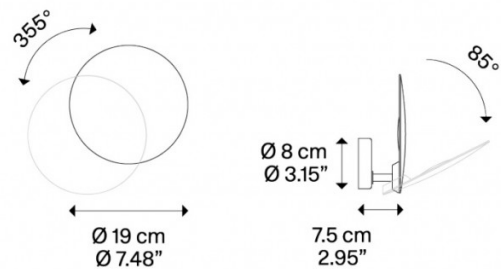

LODES

LA10228

Lodes Puzzle Round Single LED
Wall / Ceiling Light

SOURCE: <https://www.davidvillagelighting.co.uk/product/Lodes-Puzzle-Round-Single-LED-Wall-Ceiling-Light/10000635>

PRODUCT DESCRIPTION

Puzzle Round Single by Lodes

The Puzzle Round Single is characterised by its soft lines and unobtrusive aesthetics. The wall or ceiling light is adjustable, as you can rotate by 355° or tilt by 85°.

The Puzzle light is made of aluminium and is available in three matt finishes: black, champagne and white. With its soft, geometric form the Puzzle Round diffuses the light onto any wall or ceiling surface. The light is also available in a choice of two colours temperatures, warmest white (2700K) or warm white (3000K).

Explore the [Puzzle collection](#), which also includes the Puzzle Round Double.

PRODUCT SPECIFICATION

- Light Source:** 15W, 2700K, 1750 lumens
or
15W, 3000K, 1850 lumens
- IP Code:** 20
- Dimming:** Dimmable via Triac dimming
- Dimensions:** Ø 19 cm
7.5 cm depth