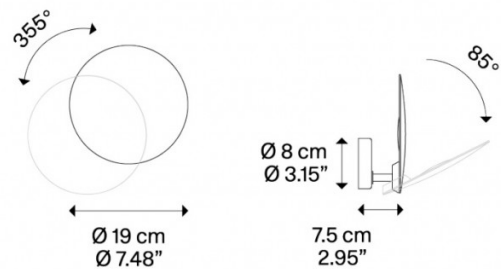

The Puzzle Round Single is characterised by its soft lines and unobtrusive aesthetics. The wall or ceiling light is adjustable, as you can rotate by 355° or tilt by 85°.

The Puzzle light is made of aluminium and is available in three matt finishes: black, champagne and white. With its soft, geometric form the Puzzle Round diffuses the light onto any wall or ceiling surface. The light is also available in a choice of two colours temperatures, warmest white (2700K) or warm white (3000K).

Explore the [Puzzle collection](#), which also includes the Puzzle Round Double.

PRODUCT SPECIFICATION

Light Source: 15W, 2700K, 1750 lumens
or
15W, 3000K, 1850 lumens

IP Code: 20

Dimming: Dimmable via Triac dimming

Dimensions: Ø 19 cm
7.5 cm depth

For all sales and technical enquiries, please contact:

+44 (0)114 263 4266

info@davidvillagelighting.co.uk

www.davidvillagelighting.co.uk