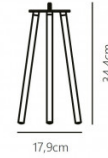

The Kettle To Go is available in two sizes, Kettle 22 and Kettle 36, and can be bought as a portable/suspension lamp, garden spike, table lamp or floor lamp. The portable/suspension comes with a cord so you can beautifully hang the portable light from terraces or trees. The garden spike comes with a 51cm high spike for application into the ground and the table and floor lamps come with a tripod in a black metal or wood finish.

Light Source: **Kettle To Go 22** - 4.8W, 2700K, 300 Lumens
Kettle To Go 36 - 6.8W, 2700K, 450 Lumens

IP Code: 65

Dimming: Integrated dimmer on the product.

Dimensions: **Kettle To Go 22** - Ø22cm, Height: 19.6cm
Kettle To Go 36 - Ø36cm, Height: 30.8cm

Garden Spike - Ø5.8cm, Height: 51.6cm

Table Lamp Tripod - Ø17.9cm, Height: 34.4cm

Floor Lamp Tripod - Ø36.7cm, Height: 102.9cm

Kettle To Go 22

Kettle To Go 36

Garden Spike

Table Lamp Tripod

Floor Lamp Tripod