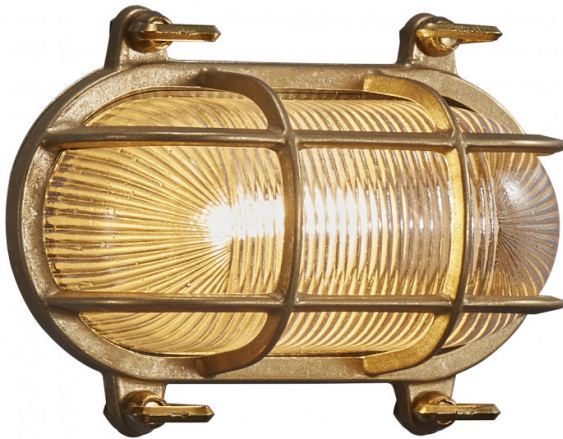

nordlux®

Nordlux Helford Outdoor Wall Light

LA10621

SOURCE: <https://www.davidvillagelighting.co.uk/product/Nordlux-Helford-Outdoor-Wall-Light/10000628>

PRODUCT DESCRIPTION

Helford Outdoor Wall Light by Nordlux

The Helford wall light embodies maritime design, inspired by the harsh Nordic coastline weather and the raw nature of the landscape. The wall lamp is made from glass and features a stunning metal structure that adds a rustic feel. The wall lamp is made to last in rough weather and is part of Nordlux's wider seaside collection which uses materials that mature beautifully overtime.

The Helford wall lamp is made from brass in either a brass or nickel finish, which will patina overtime to create a new and gorgeous aesthetic as the years go by. The wall light is best used by exterior doorways, walls, driveways, gardens and more for a vintage and classic look.

PRODUCT SPECIFICATION

- Light Source:** 1 x Max 12.5W E27 (excluded)
- IP Code:** 64
- Dimming:** Dimmable via mains phase dimming.
- Dimensions:** Width: 12.5cm
Length: 19cm

For all sales and technical enquiries, please contact: