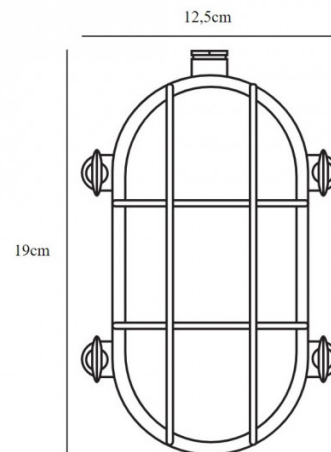

PRODUCT SPECIFICATION

- Light Source:** 1 x Max 12.5W E27 (excluded)
- IP Code:** 64
- Dimming:** Dimmable via mains phase dimming.
- Dimensions:** Width: 12.5cm
Length: 19cm

For all sales and technical enquiries, please contact: