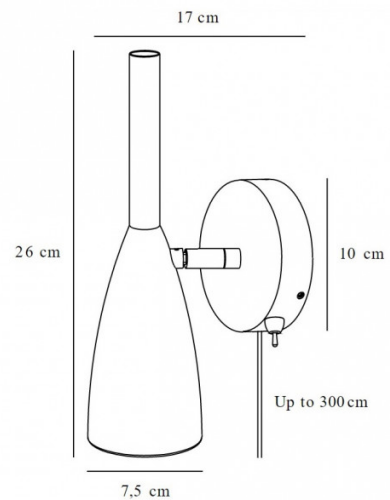

The Pure wall light was designed by Bønnelycke MDD as a simple yet charming fixture, having a sleek lampshade and wooden top. The silhouette of the shade is slimline, being made out of metal for a contemporary look. The shade then tapers upwards with a wonderful wooden top which is made from FSC oiled walnut tree wood.

The Pure wall lamp comes in a black, grey or white colour and also has a little brass arm which is adjustable. The wall light emits an effective flow of light which can be directed where you need. You can use beside a bed, in your lounge, in your kitchen and many more for ambient, directional lighting.

PRODUCT SPECIFICATION

- Light Source:** 1 x Max 8W GU10 (excluded)
- IP Code:** 20
- Dimming:** **Hard-Wired:** Dimmable via mains phase dimming.
Cable and Plug: Integrated on/off switch on the product.
- Dimensions:** Shade: Ø7.5cm
Height: 26cm
Depth: 17cm
Wall Base: Ø10cm
Max Cable Length: 300cm