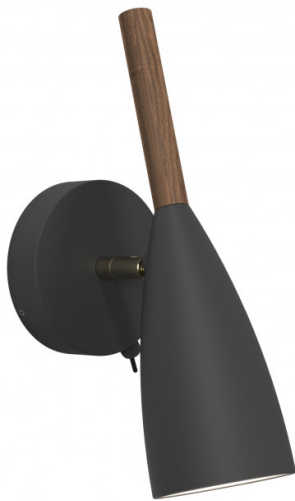

Design For The People Pure Wall Light

LA10620/W

SOURCE: <https://www.davidvillagelighting.co.uk/product/Design-For-The-People-Pure-Wall-Light/10000627>

PRODUCT DESCRIPTION

Designer: Bønnelycke MDD

Design For The People Pure Wall Light

The Pure wall light was designed by Bønnelycke MDD as a simple yet charming fixture, having a sleek lampshade and wooden top. The silhouette of the shade is slimline, being made out of metal for a contemporary look. The shade then tapers upwards with a wonderful wooden top which is made from FSC oiled walnut tree wood.

The Pure wall lamp comes in a black, grey or white colour and also has a little brass arm which is adjustable. The wall light emits an effective flow of light which can be directed where you need. You can use beside a bed, in your lounge, in your kitchen and many more for ambient, directional lighting.

Please note, this wall lamp comes with both a cable and plug which can also be taken off to hard-wire into the mains. If using the cable and plug, install near a socket and if hard-wiring, please consult your electrician.