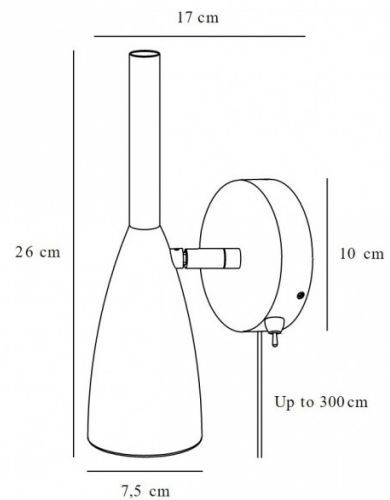

### Design For The People Pure Wall Light

The Pure wall light was designed by Bønnelycke MDD as a simple yet charming fixture, having a sleek lampshade and wooden top. The silhouette of the shade is slimline, being made out of metal for a contemporary look. The shade then tapers upwards with a wonderful wooden top which is made from FSC oiled walnut tree wood.

## PRODUCT SPECIFICATION

- Light Source:** 1 x Max 8W GU10 (excluded)
- IP Code:** 20
- Dimming:** **Hard-Wired:** Dimmable via mains phase dimming.  
**Cable and Plug:** Integrated on/off switch on the product.
- Dimensions:** Shade: Ø7.5cm  
Height: 26cm  
Depth: 17cm  
Wall Base: Ø10cm  
Max Cable Length: 300cm