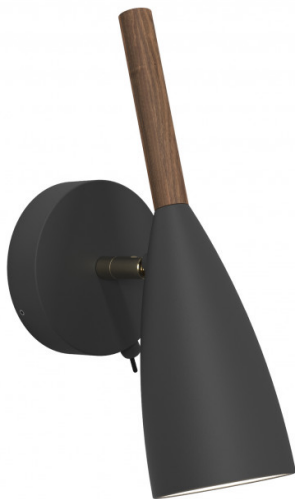

# Design For The People Pure Wall Light

LA10620/W

SOURCE: <https://www.davidvillagelighting.co.uk/product/Design-For-The-People-Pure-Wall-Light/10000627>

## PRODUCT DESCRIPTION

Designer: Bønnelycke MDD

### Design For The People Pure Wall Light

The Pure wall light was designed by Bønnelycke MDD as a simple yet charming fixture, having a sleek lampshade and wooden top. The silhouette of the shade is slimline, being made out of metal for a contemporary look. The shade then tapers upwards with a wonderful wooden top which is made from FSC oiled walnut tree wood.

The Pure wall lamp comes in a black, grey or white colour and also has a little brass arm which is adjustable. The wall light emits an effective flow of light which can be directed where you need. You can use beside a bed, in your lounge, in your kitchen and many more for ambient, directional lighting.