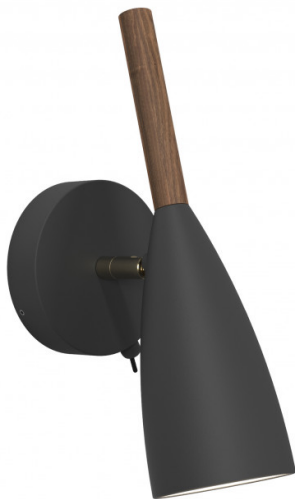

Design For The People Pure Wall Light

LA10620/W

SOURCE: <https://www.davidvillagelighting.co.uk/product/Design-For-The-People-Pure-Wall-Light/10000627>

PRODUCT DESCRIPTION

Designer: Bønnelycke MDD

Design For The People Pure Wall Light

The Pure wall light was designed by Bønnelycke MDD as a simple yet charming fixture, having a sleek lampshade and wooden top. The silhouette of the shade is slimline, being made out of metal for a contemporary look. The shade then tapers upwards with a wonderful wooden top which is made from FSC oiled walnut tree wood.

The Pure wall lamp comes in a black, grey or white colour and also has a little brass arm which is adjustable. The wall light emits an effective flow of light which can be directed where you need. You can use beside a bed, in your lounge, in your kitchen and many more for ambient, directional lighting.

Please note, this wall lamp comes with both a cable and plug which can also be taken off to hard-wire into the mains. If using the cable and plug, install near a socket and if hard-wiring, please consult your electrician.