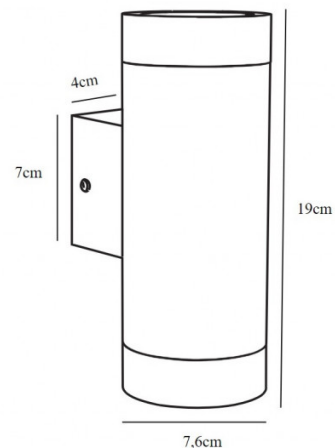

The Nordlux Tin Maxi is also available with a motion sensor, please [contact us](#) for more info and prices.

PRODUCT SPECIFICATION

Light Source: 2 x Max 35W GU10 (excluded)

IP Code: 54

Dimming: Dimmable via mains phase dimming.

Dimensions: Ø7.6cm
Height: 19cm
Wall Base Height: 7cm
Wall Base Length: 4cm

For all sales and technical enquiries, please contact:

+44 (0)114 263 4266

info@davidvillagelighting.co.uk

www.davidvillagelighting.co.uk