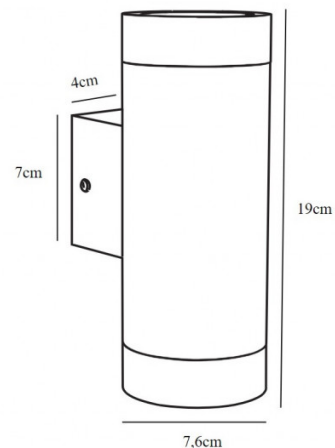

## PRODUCT SPECIFICATION

**Light Source:** 2 x Max 35W GU10 (excluded)

**IP Code:** 54

**Dimming:** Dimmable via mains phase dimming.

**Dimensions:** Ø7.6cm  
Height: 19cm  
Wall Base Height: 7cm  
Wall Base Length: 4cm