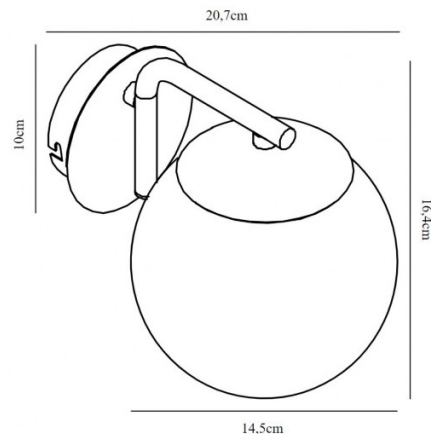

Please note, this wall light comes with a cable and plug so needs to be installed near a socket.

PRODUCT SPECIFICATION

Light Source: 1 x Max 40W E14 (excluded)

IP Code: 20

Dimming: In line on/off switch included on cable.

Dimensions: Shade: Ø14.5cm
Height: 16.4cm
Depth: 20.7cm
Wall Base: Ø10cm
Cable Length: 200cm

For all sales and technical enquiries, please contact:

+44 (0)114 263 4266

info@davidvillagelighting.co.uk

www.davidvillagelighting.co.uk