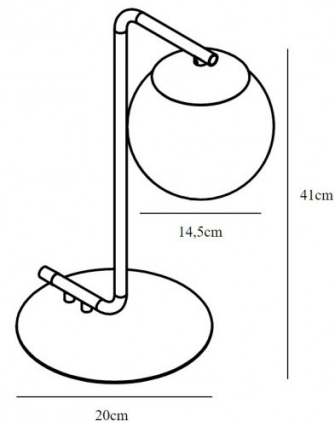

## PRODUCT SPECIFICATION

**Light Source:** 1 x Max 40W E14 (excluded)

**IP Code:** 20

**Dimming:** In line on/off switch included on cable.

**Dimensions:** Shade: Ø14.5cm  
Height: 41cm  
Base: Ø20cm  
Cable Length: 180cm