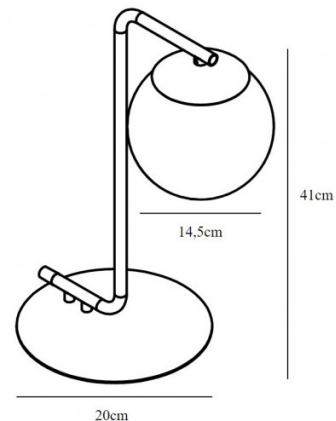

## PRODUCT SPECIFICATION

**Light Source:** 1 x Max 40W E14 (excluded)

**IP Code:** 20

**Dimming:** In line on/off switch included on cable.

**Dimensions:** Shade: Ø14.5cm  
Height: 41cm  
Base: Ø20cm  
Cable Length: 180cm