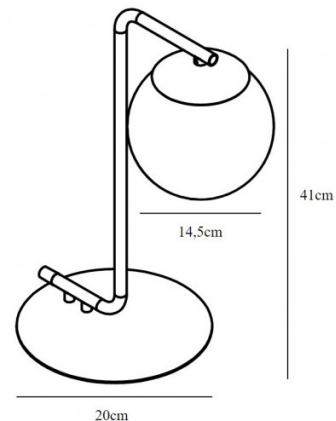

For all sales and technical enquiries, please contact:

+44 (0)114 263 4266

info@davidvillagelighting.co.uk

www.davidvillagelighting.co.uk