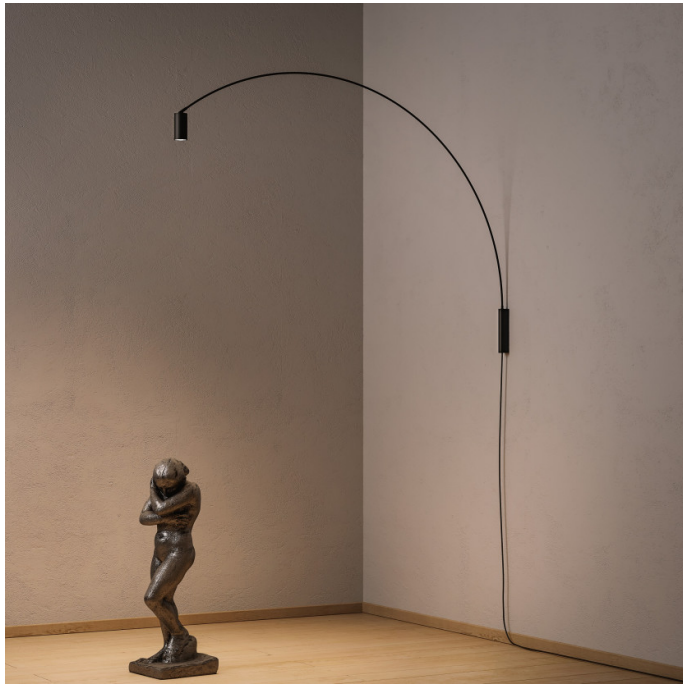

NEMO

Nemo Lighting Fox LED Wall Light

LA10372/W

SOURCE: <https://www.davidvillagelighting.co.uk/product/Nemo-Lighting-Fox-LED-Wall-Light/10000618>

PRODUCT DESCRIPTION

Designer: Bernard Osann

Nemo Lighting Fox LED Wall Light

The Nemo Lighting Fox wall light is a minimalist but modern design that features a small honeycomb filtered spotlight on a long flexible steel arm that is attached to the wall. This design is simple and can be placed above a desk space, dining area, or a cosy corner of your home that needs a touch of atmosphere. The Fox collection by Nemo Lighting is timeless and with its sleek black steel finish it can add luxury to any space.

The overarching steel arm is an impressive design feature that gives you an overhead light from a wall lamp. The bright and glare-free spotlight features a honeycomb aluminium filter that keeps the light bright and direct without adding glare to your home or commercial space.

PRODUCT SPECIFICATION

- Light Source:** 15W, 2700K, 839 lumens
- IP Code:** 20
- Dimming:** Integrated dimmer on the product.
- Dimensions:** 4cm base depth
3.2cm base width
18cm base height
100cm height
10cm shade length
150cm depth from wall
350cm cable length