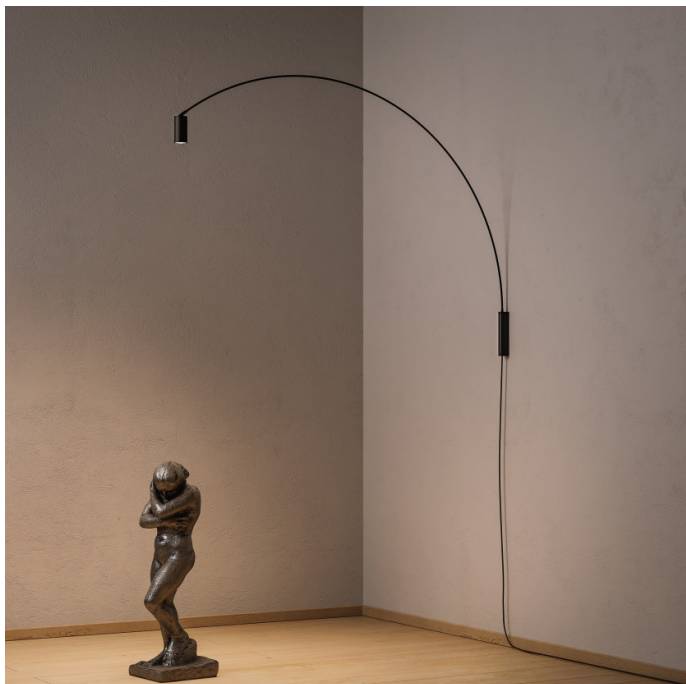

NEMO

Nemo Lighting Fox LED Wall Light

LA10372/W

SOURCE: <https://www.davidvillagelighting.co.uk/product/Nemo-Lighting-Fox-LED-Wall-Light/10000618>

PRODUCT DESCRIPTION

Designer: Bernard Osann

Nemo Lighting Fox LED Wall Light

The Nemo Lighting Fox wall light is a minimalist but modern design that features a small honeycomb filtered spotlight on a long flexible steel arm that is attached to the wall. This design is simple and can be placed above a desk space, dining area, or a cosy corner of your home that needs a touch of atmosphere. The Fox collection by Nemo Lighting is timeless and with its sleek black steel finish it can add luxury to any space.

The overarching steel arm is an impressive design feature that gives you an overhead light from a wall lamp. The bright and glare-free spotlight features a honeycomb aluminium filter that keeps the light bright and direct without adding glare to your home or commercial space.

PRODUCT SPECIFICATION

- Light Source:** 15W, 2700K, 839 lumens
- IP Code:** 20
- Dimming:** Integrated dimmer on the product.
- Dimensions:** 4cm base depth
3.2cm base width
18cm base height
100cm height
10cm shade length
150cm depth from wall
350cm cable length