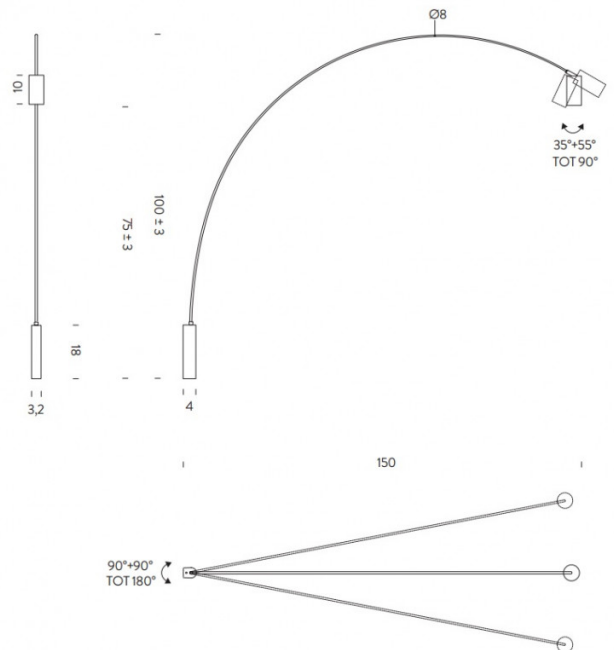

NEMO

Nemo Lighting Fox LED Wall Light

LA10372/W

SOURCE: <https://www.davidvillagelighting.co.uk/product/Nemo-Lighting-Fox-LED-Wall-Light/10000618>

PRODUCT DESCRIPTION

Designer: Bernard Osann

Nemo Lighting Fox LED Wall Light

The overarching steel arm is an impressive design feature that gives you an overhead light from a wall lamp. The bright and glare-free spotlight features a honeycomb aluminium filter that keeps the light bright and direct without adding glare to your home or commercial space.

PRODUCT SPECIFICATION

- Light Source:** 15W, 2700K, 839 lumens
- IP Code:** 20
- Dimming:** Integrated dimmer on the product.
- Dimensions:** 4cm base depth
3.2cm base width
18cm base height
100cm height
10cm shade length
150cm depth from wall
350cm cable length