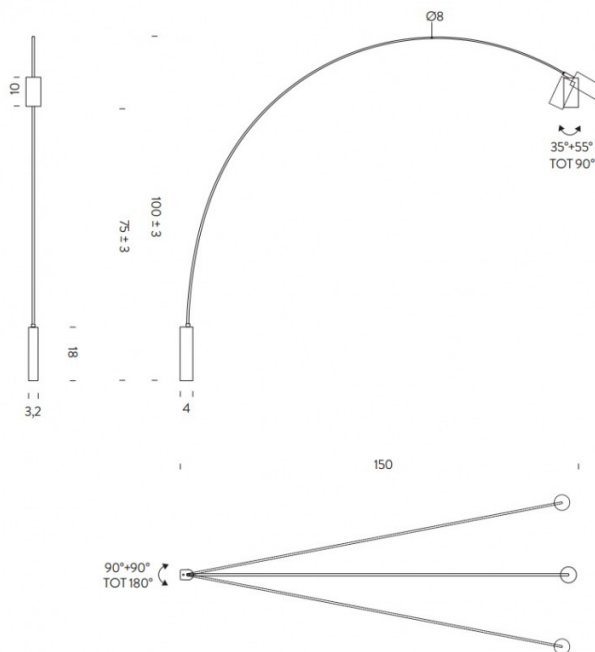

NEMO

Nemo Lighting Fox LED Wall Light

LA10372/W

SOURCE: <https://www.davidvillagelighting.co.uk/product/Nemo-Lighting-Fox-LED-Wall-Light/10000618>

PRODUCT DESCRIPTION

Designer: Bernard Osann

Nemo Lighting Fox LED Wall Light

The overarching steel arm is an impressive design feature that gives you an overhead light from a wall lamp. The bright and glare-free spotlight features a honeycomb aluminium filter that keeps the light bright and direct without adding glare to your home or commercial space.

PRODUCT SPECIFICATION

- Light Source:** 15W, 2700K, 839 lumens
- IP Code:** 20
- Dimming:** Integrated dimmer on the product.
- Dimensions:** 4cm base depth
3.2cm base width
18cm base height
100cm height
10cm shade length
150cm depth from wall
350cm cable length