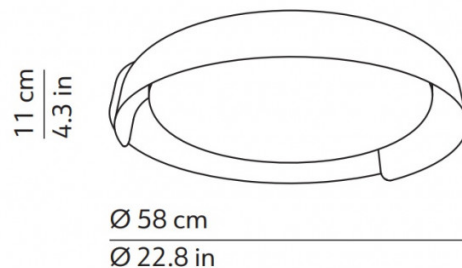

Available in various colour configurations, the Dala ceiling has a dark grey or sand main structure with an option of concrete, wood or copper finish to complete the look. Dala emits a staggering 4200 lumens, giving it a very strong and powerful light output into any space. Dala is also available with a 3000K colour temperature, upon request. Please [contact us](#) for further information and pricing.

PRODUCT SPECIFICATION

Light Source: **2700K:** 42W, 2700K, 4200 Lumens
3000K: 42W, 3000K, 4350 Lumens

IP Code: 20

Dimming: Dimmable via mains phase dimming.

Dimensions: Ø58cm
Depth: 11cm

For all sales and technical enquiries, please contact: