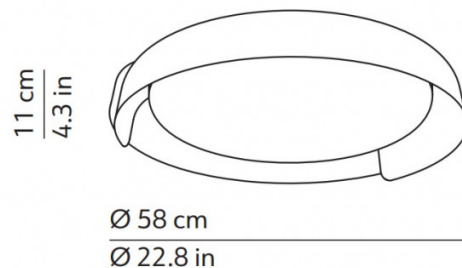

Available in various colour configurations, the Dala ceiling has a dark grey or sand main structure with an option of concrete, wood or copper finish to complete the look. Dala emits a staggering 4200 lumens, giving it a very strong and powerful light output into any space. Dala is also available with a 3000K colour temperature, upon request. Please [contact us](#) for further information and pricing.

PRODUCT SPECIFICATION

Light Source: 2700K: 42W, 2700K, 4200 Lumens
3000K: 42W, 3000K, 4350 Lumens

IP Code: 20

Dimming: Dimmable via mains phase dimming.

Dimensions: Ø58cm
Depth: 11cm

For all sales and technical enquiries, please contact: