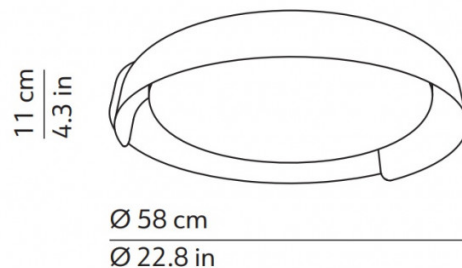

Available in various colour configurations, the Dala ceiling has a dark grey or sand main structure with an option of concrete, wood or copper finish to complete the look. Dala emits a staggering 4200 lumens, giving it a very strong and powerful light output into any space. Dala is also available with a 3000K colour temperature, upon request. Please [contact us](#) for further information and pricing.

PRODUCT SPECIFICATION

Light Source: **2700K:** 42W, 2700K, 4200 Lumens  
**3000K:** 42W, 3000K, 4350 Lumens

IP Code: 20

Dimming: Dimmable via mains phase dimming.

Dimensions: Ø58cm  
Depth: 11cm

**For all sales and technical enquiries, please contact:**