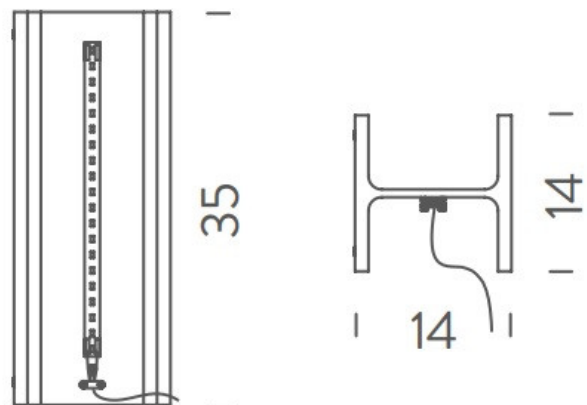

PRODUCT SPECIFICATION

Light Source: 10W, 2700K, 550 lumen

IP Code: 40

Dimming: In line dimmer on the cable.

Dimensions: 35cm length
14cm height
14cm width
270cm cable length

For all sales and technical enquiries, please contact: