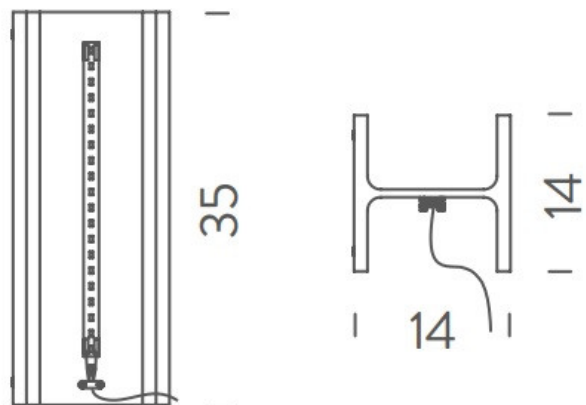

PRODUCT SPECIFICATION

Light Source: 10W, 2700K, 550 lumen

IP Code: 40

Dimming: In line dimmer on the cable.

Dimensions: 35cm length
14cm height
14cm width
270cm cable length

For all sales and technical enquiries, please contact: