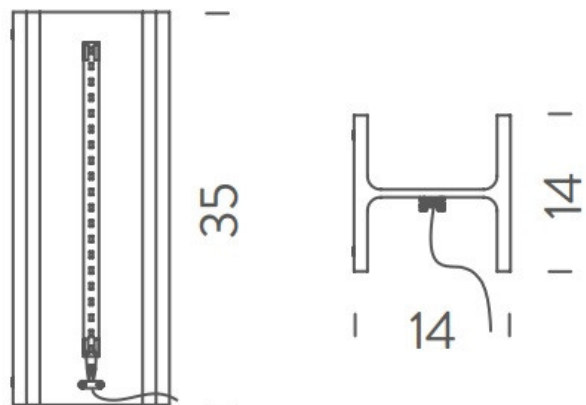

### PRODUCT SPECIFICATION

**Light Source:** 10W, 2700K, 550 lumen

**IP Code:** 40

**Dimming:** In line dimmer on the cable.

**Dimensions:** 35cm length  
14cm height  
14cm width  
270cm cable length

**For all sales and technical enquiries, please contact:**