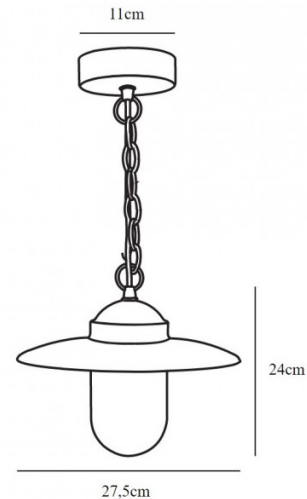

The Luxembourg pendant lamp is a beautiful light, featuring a classic silhouette and a rustic feel. The shade consists of a metal structure with a wide circular top and a glass diffuser which sits beneath. The glass diffuser then exposes the light bulb to create a cosy atmosphere and effective glow.

PRODUCT SPECIFICATION

Light Source: 1 x Max 60W E27 (excluded)

IP Code: 33

Dimming: Dimmable via mains phase dimming.

Dimensions: Ø27.5cm
Height: 24cm
Ceiling Canopy: Ø11cm
Cable Length: 110cm

For all sales and technical enquiries, please contact: