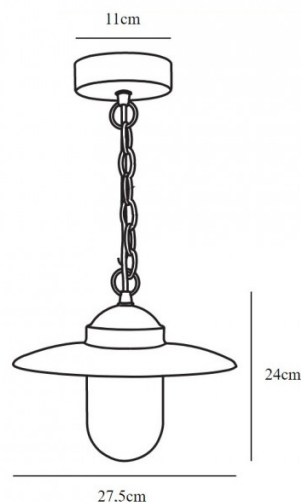

## PRODUCT SPECIFICATION

**Light Source:** 1 x Max 60W E27 (excluded)

**IP Code:** 33

**Dimming:** Dimmable via mains phase dimming.

**Dimensions:** Ø27.5cm  
Height: 24cm  
Ceiling Canopy: Ø11cm  
Cable Length: 110cm