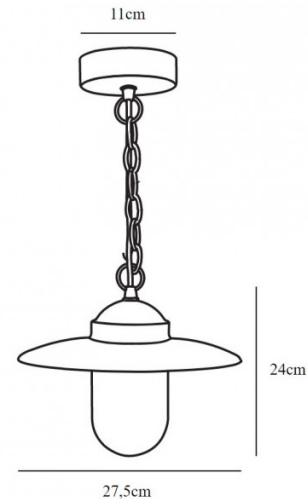

The Luxembourg pendant lamp is a beautiful light, featuring a classic silhouette and a rustic feel. The shade consists of a metal structure with a wide circular top and a glass diffuser which sits beneath. The glass diffuser then exposes the light bulb to create a cosy atmosphere and effective glow.

PRODUCT SPECIFICATION

Light Source: 1 x Max 60W E27 (excluded)

IP Code: 33

Dimming: Dimmable via mains phase dimming.

Dimensions: Ø27.5cm
Height: 24cm
Ceiling Canopy: Ø11cm
Cable Length: 110cm

For all sales and technical enquiries, please contact: