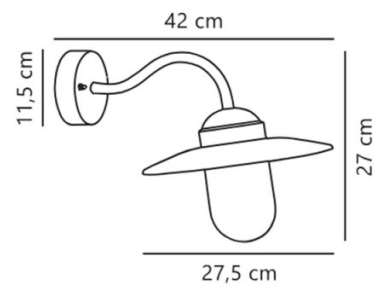

## PRODUCT SPECIFICATION

**Light Source:** 1 x Max 60W E27 (excluded)

**IP Code:** 54

**Dimming:** Dimmable via mains phase dimming.

**Dimensions:** Shade: Ø27.5cm  
Height: 27cm  
Depth: 42cm  
Wall Base: Ø11.5cm