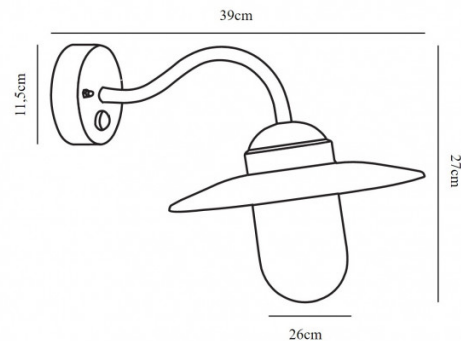

The Luxembourg wall light features a classic silhouette, having a glass round diffuser and a curved metal structure. The light bulb sits exposed in the glass shade, being reminiscent of old lanterns and streetlights. The shade then becomes a glowing beacon when switched on, lighting up dark outdoor areas.

PRODUCT SPECIFICATION

Light Source: 1 x Max 60W E27 (excluded)

IP Code: 54

Dimming: Dimmable via mains phase dimming.

Dimensions: Shade: Ø26cm
Height: 27cm
Depth: 39cm
Wall Base: Ø11.5cm

For all sales and technical enquiries, please contact: