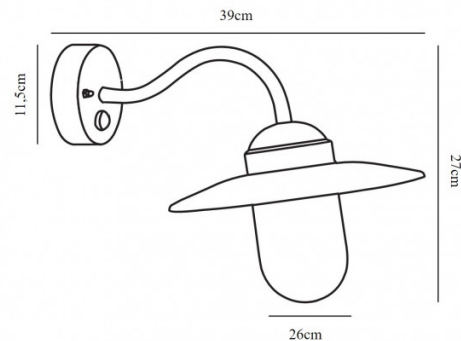

## PRODUCT SPECIFICATION

**Light Source:** 1 x Max 60W E27 (excluded)

**IP Code:** 54

**Dimming:** Dimmable via mains phase dimming.

**Dimensions:** Shade: Ø26cm  
Height: 27cm  
Depth: 39cm  
Wall Base: Ø11.5cm