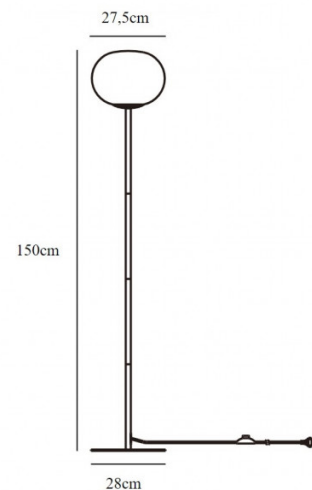

PRODUCT SPECIFICATION

Light Source: 1 x Max 25W E27 (excluded)

IP Code: 20

Dimming: In line on/off switch included on cable.

Dimensions: Shade: Ø27.5cm
Height: 150cm
Base: Ø28cm
Cable Length: 150cm

For all sales and technical enquiries, please contact: