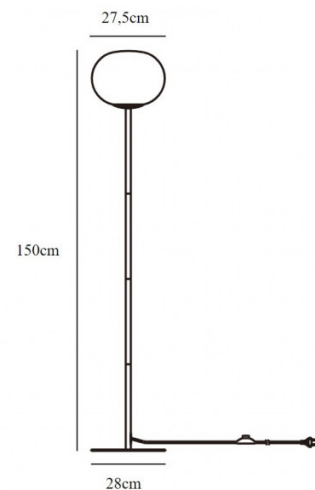

## PRODUCT SPECIFICATION

**Light Source:** 1 x Max 25W E27 (excluded)

**IP Code:** 20

**Dimming:** In line on/off switch included on cable.

**Dimensions:** Shade: Ø27.5cm  
Height: 150cm  
Base: Ø28cm  
Cable Length: 150cm