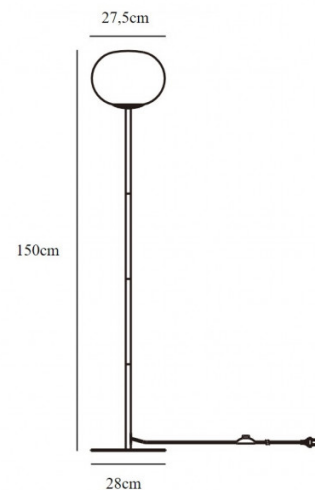

PRODUCT SPECIFICATION

Light Source: 1 x Max 25W E27 (excluded)

IP Code: 20

Dimming: In line on/off switch included on cable.

Dimensions: Shade: Ø27.5cm
Height: 150cm
Base: Ø28cm
Cable Length: 150cm

For all sales and technical enquiries, please contact: