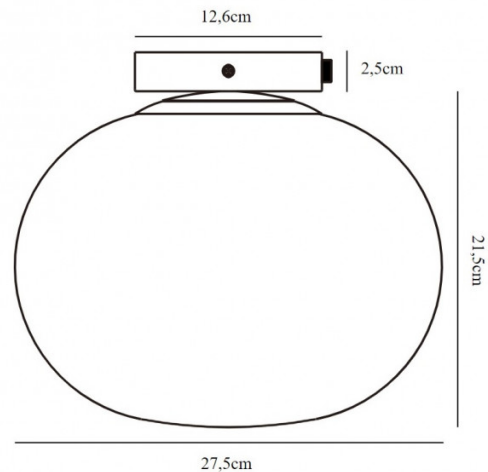

PRODUCT SPECIFICATION

Light Source: 1 x Max 25W E27 (excluded)

IP Code: 20

Dimming: Dimmable via mains phase dimming.

Dimensions: Shade: Ø27.5cm
 Shade Height: 21.5cm
 Ceiling Base: Ø12.6cm
 Ceiling Base Height: 2.5cm