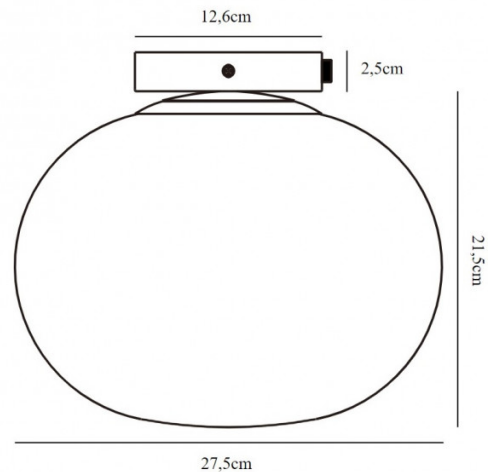

## PRODUCT SPECIFICATION

- Light Source:** 1 x Max 25W E27 (excluded)
- IP Code:** 20
- Dimming:** Dimmable via mains phase dimming.
- Dimensions:** Shade: Ø27.5cm  
Shade Height: 21.5cm  
Ceiling Base: Ø12.6cm  
Ceiling Base Height: 2.5cm