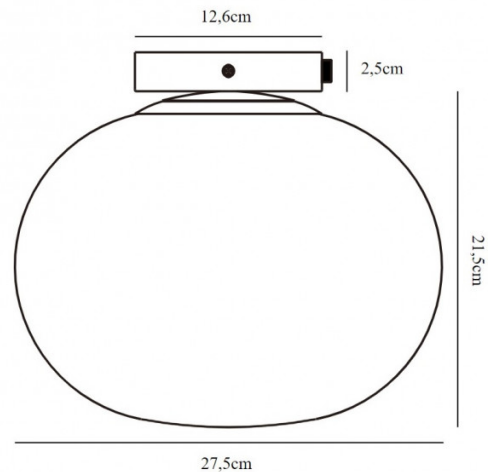

For all sales and technical enquiries, please contact:

+44 (0)114 263 4266

info@davidvillagelighting.co.uk

www.davidvillagelighting.co.uk