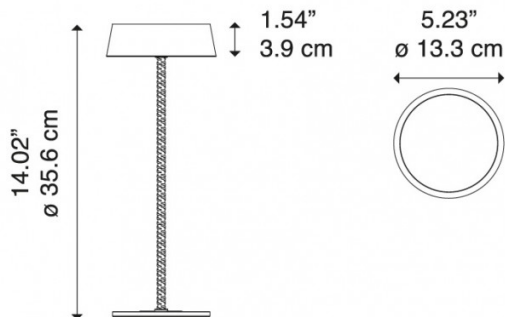

Diesel Living with Lodes Rod LED Portable Table Lamp

LA10611

SOURCE: <https://www.davidvillagelighting.co.uk/product/Diesel-Living-with-Lodes-Rod-LED-Portable-Table-Lamp/10000605>

PRODUCT DESCRIPTION

Diesel Living with Lodes Rod LED Portable Lamp

As its name might hint, the Rod Lamp was inspired by the construction rod. The rod stem connects the base and shade, like two imaginary blocks of cement; rising from the ground and supporting the shade.

The LED light source is neatly placed within the shade, while a touch dimmer allows you to adjust its light intensity. Simply tap the top of the shade to turn on, dim and turn off the light.

The Rod Portable is rechargeable with a USB-C cable, and only 3 hours of charging time. Its battery life can last 8 hours at full power, 48 hours at 50% power and 180 hours at 10%. With an IP54 rating, the Rod can also be used in outdoor spaces. These characteristics make the Rod Lamp the perfect lighting solution for commercial spaces, like offices or restaurants. The lamp is available in 4 colour options to choose from: dark asphalt, ivory, soft pink or moss gray.

A charging station, to charge multiple Rod lights simultaneously, is also available. Please [contact us](#) for further information and pricing.

PRODUCT SPECIFICATION

Light Source: 2W, 3000K, 212 lumens

IP Code: 54

Dimming: Integrated dimmer on product.

Dimensions: 35.6 cm height
3.9 cm shade height
Ø 13.3 cm shade