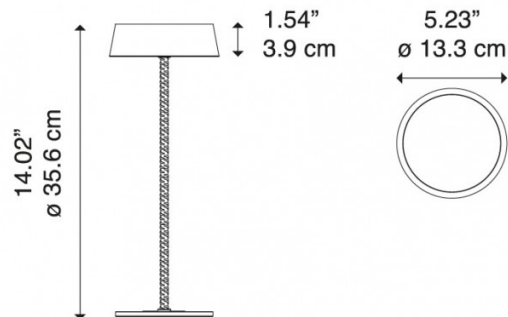

## PRODUCT SPECIFICATION

**Light Source:** 2W, 3000K, 212 lumens

**IP Code:** 54

**Dimming:** Integrated dimmer on product.

**Dimensions:** 35.6 cm height  
3.9 cm shade height  
Ø 13.3 cm shade

**For all sales and technical enquiries, please contact:**