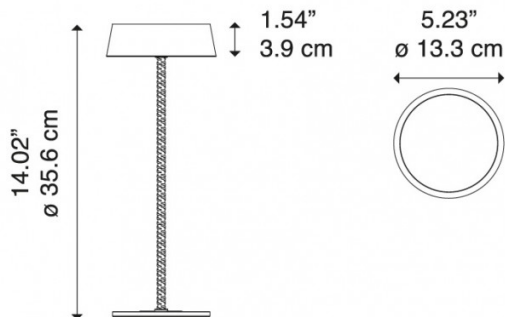

IP Code: 54

Dimming: Integrated dimmer on product.

Dimensions: 35.6 cm height
3.9 cm shade height
Ø 13.3 cm shade

For all sales and technical enquiries, please contact:

+44 (0)114 263 4266

info@davidvillagelighting.co.uk