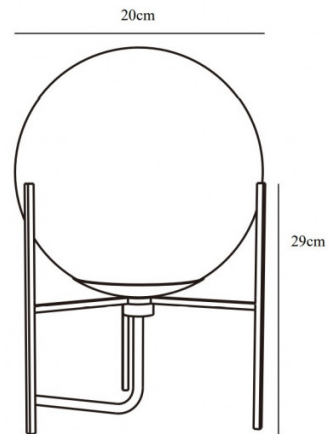

nordlux®

Nordlux Alton Table Lamp

LA10603/T

SOURCE: <https://www.davidvillagelighting.co.uk/product/Nordlux-Alton-Table-Lamp/10000604>

PRODUCT DESCRIPTION

Alton Table Lamp by Nordlux

The Alton table lamp is characterised by a glass globe that sits in a simple three-legged structure. Inspired by the principles of Nordic design, this table light thoroughly encapsulates those principles by having a minimalist and simplistic design.

PRODUCT SPECIFICATION

- Light Source:** 1 x Max 15W E14 (excluded)
- IP Code:** 20
- Dimming:** In line on/off switch included on cable.
- Dimensions:** Shade: Ø20cm
Base Height: 29cm
Cable Length: 150cm