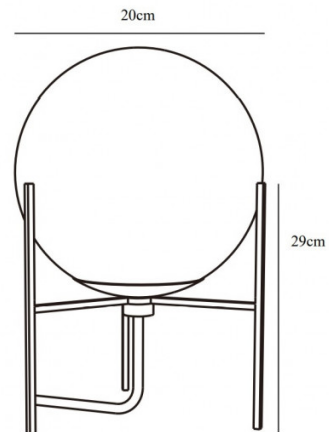

## PRODUCT SPECIFICATION

- Light Source:** 1 x Max 15W E14 (excluded)
- IP Code:** 20
- Dimming:** In line on/off switch included on cable.
- Dimensions:** Shade: Ø20cm  
Base Height: 29cm  
Cable Length: 150cm