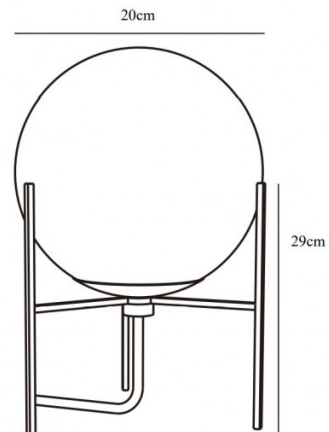

## PRODUCT SPECIFICATION

**Light Source:** 1 x Max 15W E14 (excluded)

**IP Code:** 20

**Dimming:** In line on/off switch included on cable.

**Dimensions:** Shade: Ø20cm  
Base Height: 29cm  
Cable Length: 150cm