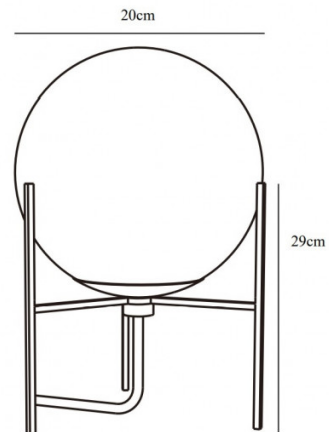

nordlux®

Nordlux Alton Table Lamp

LA10603/T

SOURCE: <https://www.davidvillagelighting.co.uk/product/Nordlux-Alton-Table-Lamp/10000604>

PRODUCT DESCRIPTION

Alton Table Lamp by Nordlux

The Alton table lamp is characterised by a glass globe that sits in a simple three-legged structure. Inspired by the principles of Nordic design, this table light thoroughly encapsulates those principles by having a minimalist and simplistic design.

PRODUCT SPECIFICATION

- Light Source:** 1 x Max 15W E14 (excluded)
- IP Code:** 20
- Dimming:** In line on/off switch included on cable.
- Dimensions:** Shade: Ø20cm
Base Height: 29cm
Cable Length: 150cm