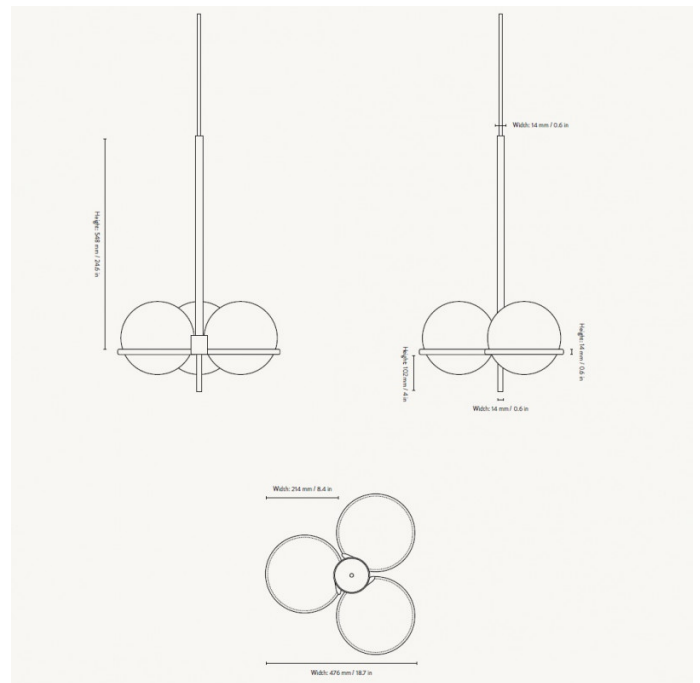

ferm LIVING Era Chandelier

LA10610

SOURCE: <https://www.davidvillagelighting.co.uk/product/ferm-LIVING-Era-Chandelier/10000603>

PRODUCT DESCRIPTION

ferm LIVING Era Chandelier

Inspired by the 1920s Art Deco movement, the Era Chandelier is definitely a statement piece. The opal glass spheres rest on the powder-coated iron structure in a cashmere finish. A play of balance and serenity, the Era light definitely draws the eye even when switched off. The opal glass shades emit a diffused and warm light, instantly changing the mood in any room. The suspension has some feminine and delicate expressions, an ode to that era.

Perfect above a dining table or in the hallway, or stairways. A 5m cable means you can install it in high ceiling spaces. The Era Chandelier is perfect for both residential and commercial spaces.

PRODUCT SPECIFICATION

- Light Source:** 3 x 13W LED E27 (excluded)
- IP Code:** 20
- Dimming:** Dimmable via mains phase dimming.
- Dimensions:** Ø 47.6 cm
20 cm height
47.6 cm width
500 cm cable length

For all sales and technical enquiries, please contact: