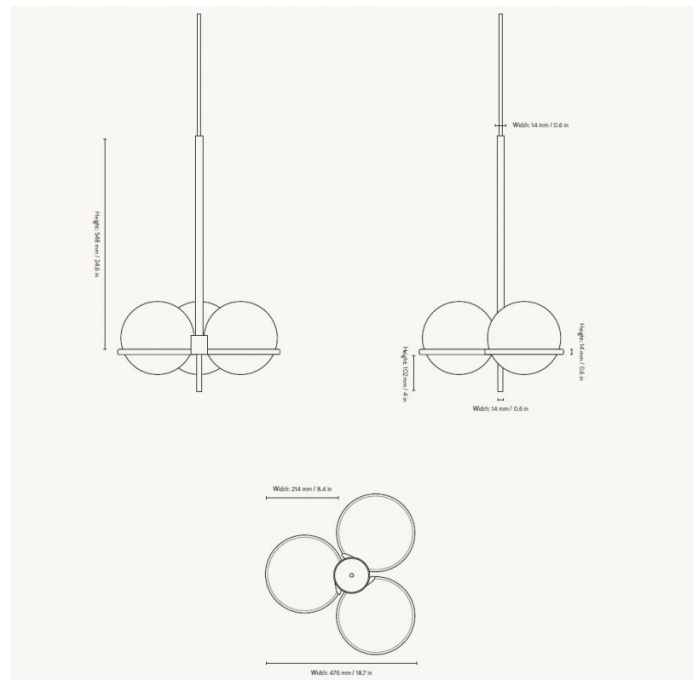

ferm LIVING Era Chandelier

LA10610

SOURCE: <https://www.davidvillagelighting.co.uk/product/ferm-LIVING-Era-Chandelier/10000603>

PRODUCT DESCRIPTION

ferm LIVING Era Chandelier

Inspired by the 1920s Art Deco movement, the Era Chandelier is definitely a statement piece. The opal glass spheres rest on the powder-coated iron structure in a cashmere finish. A play of balance and serenity, the Era light definitely draws the eye even when switched off. The opal glass shades emit a diffused and warm light, instantly changing the mood in any room. The suspension has some feminine and delicate expressions, an ode to that era.

Perfect above a dining table or in the hallway, or stairways. A 5m cable means you can install it in high ceiling spaces. The Era Chandelier is perfect for both residential and commercial spaces.

PRODUCT SPECIFICATION

- Light Source:** 3 x 13W LED E27 (excluded)
- IP Code:** 20
- Dimming:** Dimmable via mains phase dimming.
- Dimensions:** Ø 47.6 cm
20 cm height
47.6 cm width
500 cm cable length

For all sales and technical enquiries, please contact: