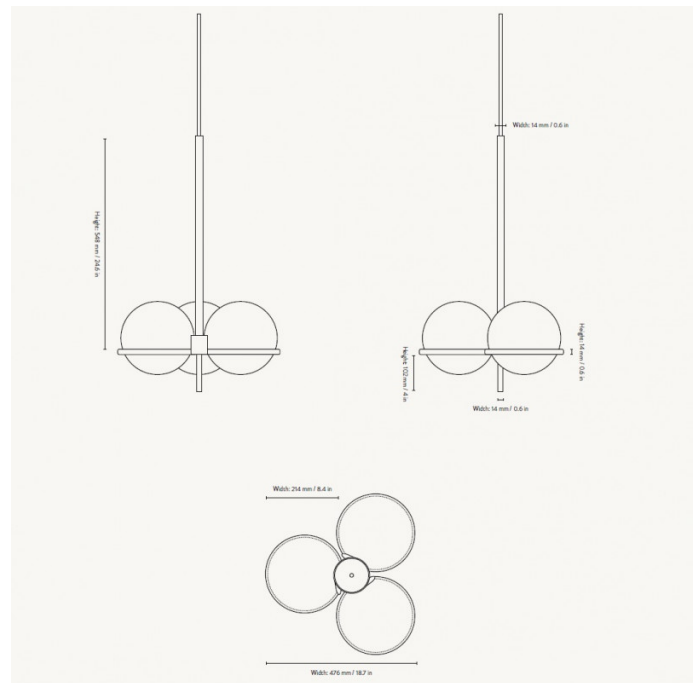

ferm LIVING Era Chandelier

LA10610

SOURCE: <https://www.davidvillagelighting.co.uk/product/ferm-LIVING-Era-Chandelier/10000603>

PRODUCT DESCRIPTION

ferm LIVING Era Chandelier

Inspired by the 1920s Art Deco movement, the Era Chandelier is definitely a statement piece. The opal glass spheres rest on the powder-coated iron structure in a cashmere finish. A play of balance and serenity, the Era light definitely draws the eye even when switched off. The opal glass shades emit a diffused and warm light, instantly changing the mood in any room. The suspension has some feminine and delicate expressions, an ode to that era.

Perfect above a dining table or in the hallway, or stairways. A 5m cable means you can install it in high ceiling spaces. The Era Chandelier is perfect for both residential and commercial spaces.

PRODUCT SPECIFICATION

- Light Source:** 3 x 13W LED E27 (excluded)
- IP Code:** 20
- Dimming:** Dimmable via mains phase dimming.
- Dimensions:** Ø 47.6 cm
20 cm height
47.6 cm width
500 cm cable length

For all sales and technical enquiries, please contact: