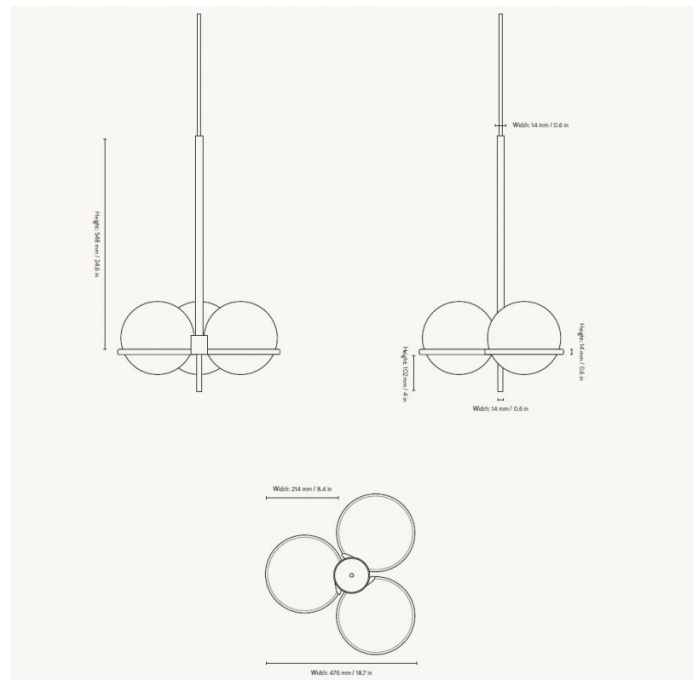

# Ferm Living Era Chandelier

LA10610

SOURCE: <https://www.davidvillagelighting.co.uk/product/Ferm-Living-Era-Chandelier/10000603>

### Ferm Living Era Chandelier

Inspired by the 1920s Art Deco movement, the Era Chandelier is definitely a statement piece. The opal glass spheres rest on the powder-coated iron structure in a cashmere finish. A play of balance and serenity, the Era light definitely draws the eye even when switched off. The opal glass shades emit a diffused and warm light, instantly changing the mood in any room. The suspension has some feminine and delicate expressions, an ode to that era.

Perfect above a dining table or in the hallway, or in stairways. A 5m cable means you can install it in high-ceiling spaces. The Era Chandelier is perfect for both residential and commercial spaces.

## PRODUCT SPECIFICATION

- Light Source:** 3 x 13W LED E27 (excluded)
- IP Code:** 20
- Dimming:** Dimmable via mains phase dimming.
- Dimensions:** Ø 47.6 cm  
20 cm height  
47.6 cm width  
500 cm cable length