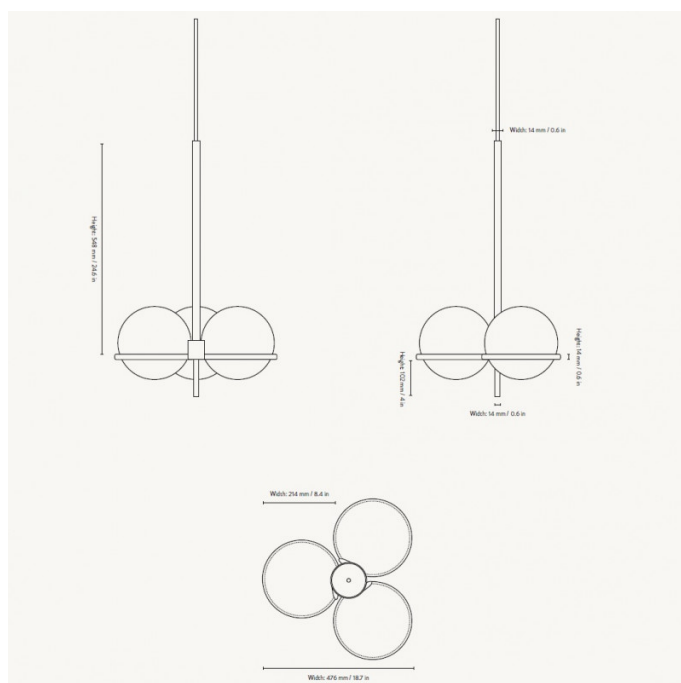

### Ferm Living Era Chandelier

Inspired by the 1920s Art Deco movement, the Era Chandelier is definitely a statement piece. The opal glass spheres rest on the powder-coated iron structure in a cashmere finish. A play of balance and serenity, the Era light definitely draws the eye even when switched off. The opal glass shades emit a diffused and warm light, instantly changing the mood in any room. The suspension has some feminine and delicate expressions, an ode to that era.

Perfect above a dining table or in the hallway, or in stairways. A 5m cable means you can install it in high-ceiling spaces. The Era Chandelier is perfect for both residential and commercial spaces.

## PRODUCT SPECIFICATION

**Light Source:** 3 x 13W LED E27 (excluded)

**IP Code:** 20

**Dimming:** Dimmable via mains phase dimming.

**Dimensions:** Ø 47.6 cm  
20 cm height  
47.6 cm width  
500 cm cable length