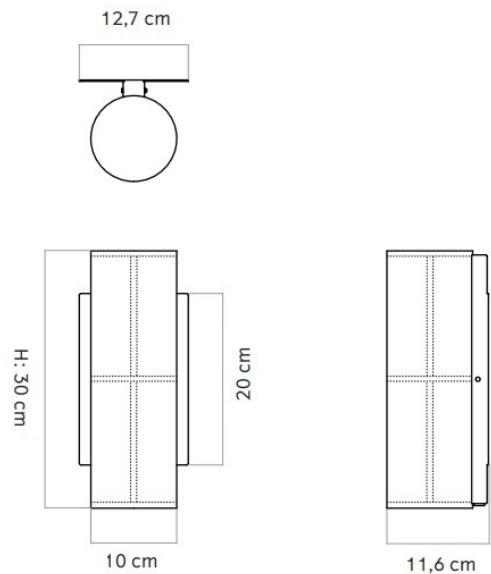

PRODUCT SPECIFICATION

- **Light Source:** 4W, 2700K, 380 Lumens
- **IP Code:** 20
- **Dimming:** **Hardwired:** Dimmable via mains phase dimming.
  Cable and plug: In line on/off switch included on cable.
- **Dimensions:** Shade: Ø10cm
  Height: 30cm
  Width: 12.7cm
  Depth: 11.6cm
  Cable Length: 200cm