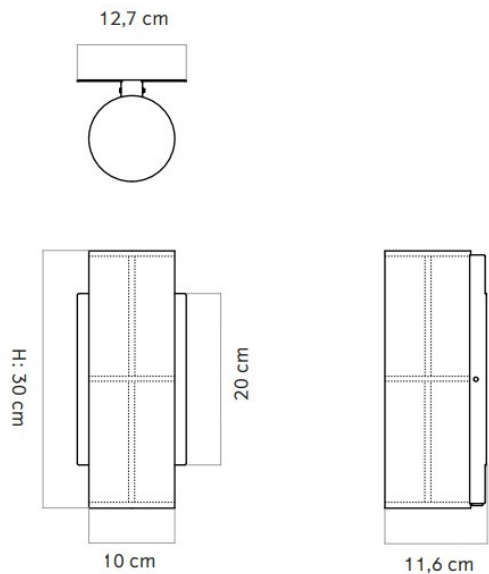

This lamp can either be installed near a socket with an on/off switch on the wire or as a hardwired wall light.

PRODUCT SPECIFICATION

- Light Source:** 4W, 2700K, 380 Lumens
- IP Code:** 20
- Dimming:** **Hardwired:** Dimmable via mains phase dimming.
Cable and plug: In line on/off switch included on cable.
- Dimensions:** Shade: Ø10cm
Height: 30cm
Width: 12.7cm
Depth: 11.6cm
Cable Length: 200cm