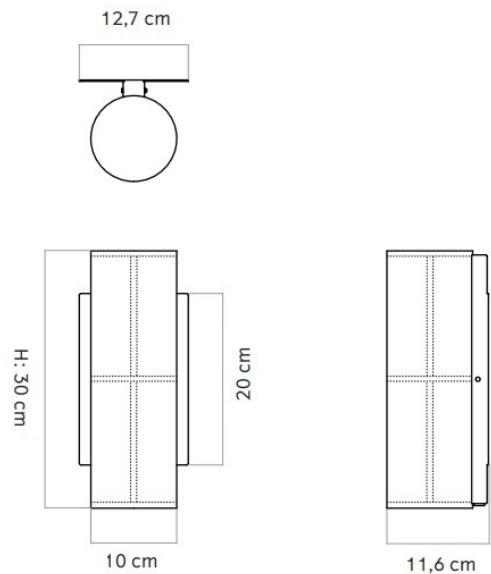

## PRODUCT SPECIFICATION

- Light Source:** 4W, 2700K, 380 Lumens
- IP Code:** 20
- Dimming:** **Hardwired:** Dimmable via mains phase dimming.  
**Cable and plug:** In line on/off switch included on cable.
- Dimensions:** Shade: Ø10cm  
Height: 30cm  
Width: 12.7cm  
Depth: 11.6cm  
Cable Length: 200cm