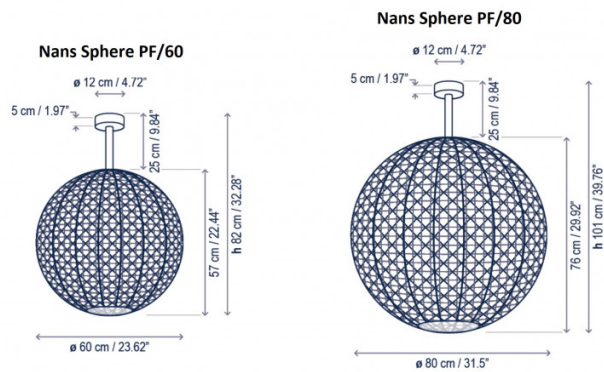

## PRODUCT SPECIFICATION

- Light** Nans Sphere PF/60 - 14W, 2700K, 1400 Lumens
- Source:** Nans Sphere PF/80 - 24W, 2700K, 2400 Lumens
- IP Code:** 66
- Dimming:** Dimmable via Triac dimming.
- Dimensions: PF/60:**
  - Shade: Ø60cm
  - Shade Height: 57cm
  - Height: 82cm
  - Ceiling Rose: Ø12cm
- PF/80:**
  - Shade: Ø80cm
  - Shade Height: 76cm
  - Height: 101cm
  - Ceiling Rose: Ø12cm