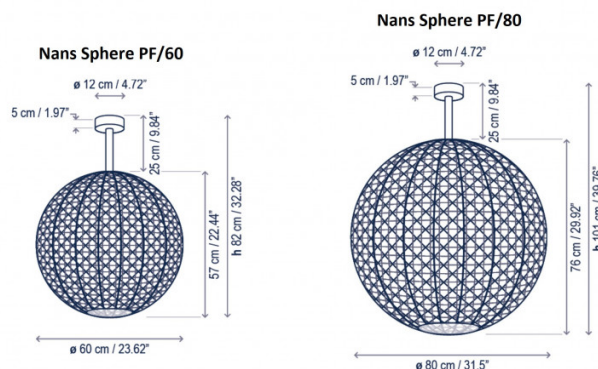

## PRODUCT SPECIFICATION

- Light** Nans Sphere PF/60 - 14W, 2700K, 1400 Lumens
- Source:** Nans Sphere PF/80 - 24W, 2700K, 2400 Lumens
- IP Code:** 66
- Dimming:** Dimmable via Triac dimming.
- Dimensions: PF/60:**
  - Shade: Ø60cm
  - Shade Height: 57cm
  - Height: 82cm
  - Ceiling Rose: Ø12cm
- PF/80:**
  - Shade: Ø80cm
  - Shade Height: 76cm
  - Height: 101cm
  - Ceiling Rose: Ø12cm