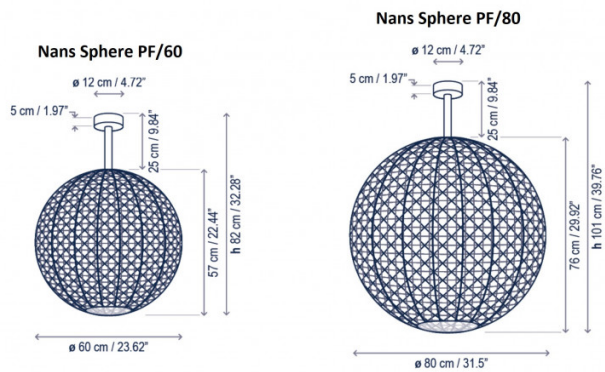

PRODUCT SPECIFICATION

- Light** Nans Sphere PF/60 - 14W, 2700K, 1400 Lumens
- Source:** Nans Sphere PF/80 - 24W, 2700K, 2400 Lumens
- IP Code:** 66
- Dimming:** Dimmable via Triac dimming.
- Dimensions: PF/60:**
 - Shade: Ø60cm
 - Shade Height: 57cm
 - Height: 82cm
 - Ceiling Rose: Ø12cm
- PF/80:**
 - Shade: Ø80cm
 - Shade Height: 76cm
 - Height: 101cm
 - Ceiling Rose: Ø12cm