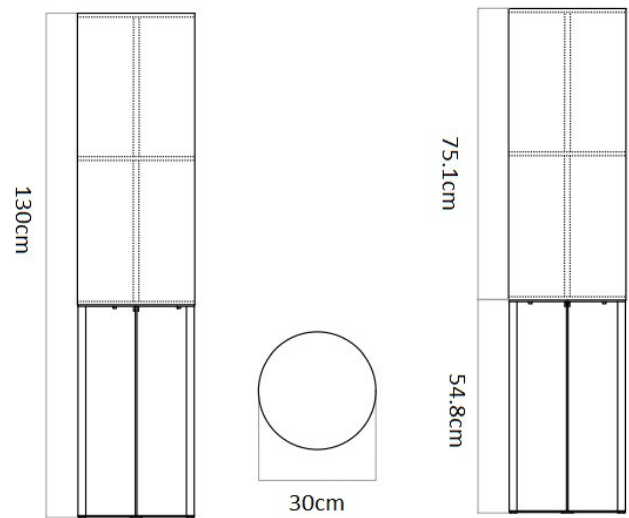

PRODUCT SPECIFICATION

- Light Source:** 2 x Max 40W E27 (excluded)
- IP Code:** 20
- Dimming:** In-line dimmer included on cable.
- Dimensions:** Ø30cm
Height: 130cm
Cable Length: 220cm

For all sales and technical enquiries, please contact: