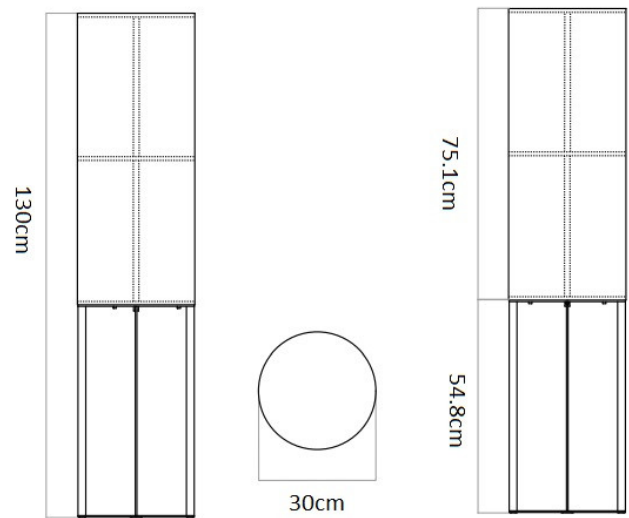

## PRODUCT SPECIFICATION

- Light Source:** 2 x Max 40W E27 (excluded)
- IP Code:** 20
- Dimming:** In-line dimmer included on cable.
- Dimensions:** Ø30cm  
Height: 130cm  
Cable Length: 220cm

**For all sales and technical enquiries, please contact:**