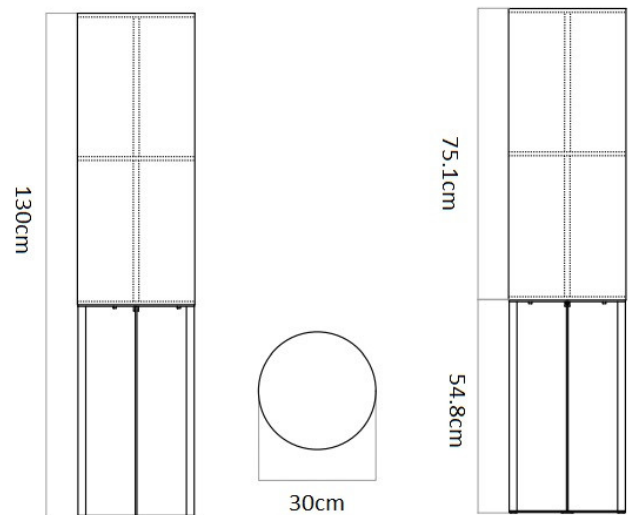

PRODUCT SPECIFICATION

- Light Source:** 2 x Max 40W E27 (excluded)
- IP Code:** 20
- Dimming:** In-line dimmer included on cable.
- Dimensions:** Ø30cm
Height: 130cm
Cable Length: 220cm

For all sales and technical enquiries, please contact: