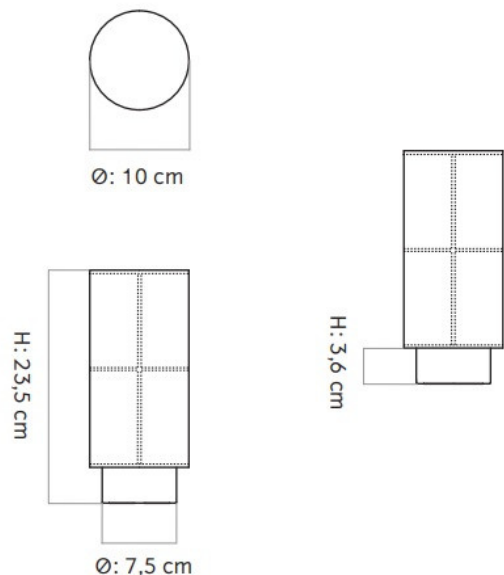

PRODUCT SPECIFICATION

- Light Source:** 2.5W, 2700K, 150 Lumens
- IP Code:** 20
- Dimming:** Integrated dimmer on the product.
- Dimensions:** Ø10cm
Height: 23.5cm
Charging Cable Length: 70cm

For all sales and technical enquiries, please contact: