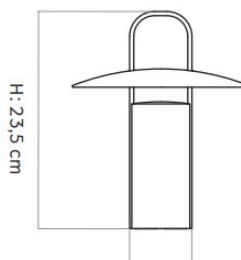

## PRODUCT SPECIFICATION

**Light Source:** 2.5W, 2750K, 150 lumens

**IP Code:** 44

**Dimming:** Integrated dimmer on the product

**Dimensions:** Ø21.2cm  
Height: 23.5cm  
Charger Cable Length: 70cm

Ø: 21,2 cm

H: 23,5 cm

Ø: 7,5 cm

H: 19,2 cm

**For all sales and technical enquiries, please contact:**

+44 (0)114 263 4266

[info@davidvillagelighting.co.uk](mailto:info@davidvillagelighting.co.uk)

[www.davidvillagelighting.co.uk](http://www.davidvillagelighting.co.uk)