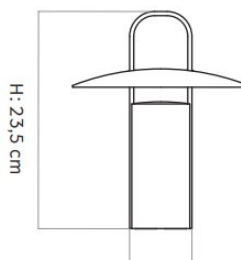

PRODUCT SPECIFICATION

Light Source: 2.5W, 2750K, 150 lumens

IP Code: 44

Dimming: Integrated dimmer on the product

Dimensions: Ø21.2cm
Height: 23.5cm
Charger Cable Length: 70cm

Ø: 21,2 cm

H: 23,5 cm

Ø: 7,5 cm

H: 19,2 cm

For all sales and technical enquiries, please contact:

+44 (0)114 263 4266

info@davidvillagelighting.co.uk

www.davidvillagelighting.co.uk