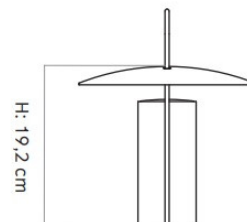

## PRODUCT SPECIFICATION

**Light Source:** 2.5W, 2750K, 150 lumens

**IP Code:** 44

**Dimming:** Integrated dimmer on the product

**Dimensions:** Ø21.2cm  
Height: 23.5cm  
Charger Cable Length: 70cm

Ø: 21,2 cm

H: 23,5 cm

Ø: 7,5 cm

H: 19,2 cm

**For all sales and technical enquiries, please contact:**

+44 (0)114 263 4266

[info@davidvillagelighting.co.uk](mailto:info@davidvillagelighting.co.uk)

[www.davidvillagelighting.co.uk](http://www.davidvillagelighting.co.uk)