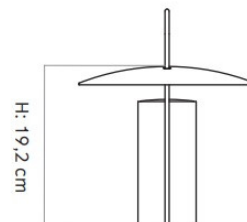

PRODUCT SPECIFICATION

Light Source: 2.5W, 2750K, 150 lumens

IP Code: 44

Dimming: Integrated dimmer on the product

Dimensions: Ø21.2cm
Height: 23.5cm
Charger Cable Length: 70cm

Ø: 21,2 cm

H: 23,5 cm

Ø: 7,5 cm

H: 19,2 cm

For all sales and technical enquiries, please contact:

+44 (0)114 263 4266

info@davidvillagelighting.co.uk

www.davidvillagelighting.co.uk