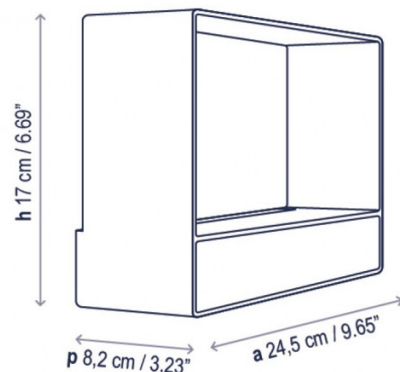

## PRODUCT SPECIFICATION

**Light Source:** 8.4W, 2700K, 1100 Lumens

**IP Code:** 20

**Dimming:** Integrated dimmer on the product.

**Dimensions:** Height: 17cm  
Width: 24.5cm  
Depth: 8.2cm

**For all sales and technical enquiries, please contact:**