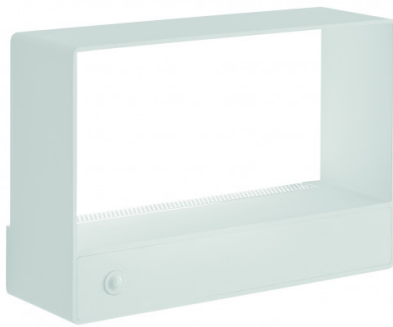

# Bover Kira LED Wall Light

LA10605

SOURCE: <https://www.davidvillagelighting.co.uk/product/Bover-Kira-LED-Wall-Light/10000591>

### Kira A/01 LED Wall Light by Bover

Designed by Danos Salgados, the Kira Wall Light consists of a box frame that is lit up by an integrated LED light source. The subtle white finish of this lamp guarantees a soft and ambient glow, perfect for rooms where you need to create a cosy atmosphere.

Primarily designed for use in bedrooms, the Kira wall lamp is wonderful as a bedside companion with ease of use at the forefront of design. The wall light is equipped with a dimmer switch on the front which steps in three light intensities so you can change the lighting in your space as you wish. The switch can also be configured to either be on the right or left side when you install. A stylish and modern take on a bedside lamp.

## PRODUCT SPECIFICATION

- Light Source:** 8.4W, 2700K, 1100 Lumens
- IP Code:** 20
- Dimming:** Integrated dimmer on the product.
- Dimensions:** Height: 17cm  
Width: 24.5cm  
Depth: 8.2cm

**For all sales and technical enquiries, please contact:**