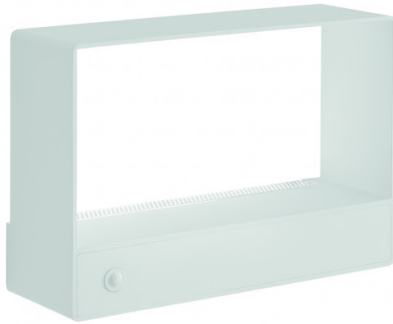

Bover Kira LED Wall Light

LA10605

SOURCE: <https://www.davidvillagelighting.co.uk/product/Bover-Kira-LED-Wall-Light/10000591>

PRODUCT DESCRIPTION

Designer: Danos Salgados

Kira A/01 LED Wall Light by Bover

Designed by Danos Salgados, the Kira Wall Light consists of a box frame that is lit up by an integrated LED light source. The subtle white finish of this lamp guarantees a soft and ambient glow, perfect for rooms where you need to create a cosy atmosphere.

Primarily designed for use in bedrooms, the Kira wall lamp is wonderful as a bedside companion with ease of use at the forefront of design. The wall light is equipped with a dimmer switch on the front which steps in three light intensities so you can change the lighting in your space as you wish. The switch can also be configured to either be on the right or left side when you install. A stylish and modern take on a bedside lamp.

PRODUCT SPECIFICATION

- Light Source:** 8.4W, 2700K, 1100 Lumens
- IP Code:** 20
- Dimming:** Integrated dimmer on the product.
- Dimensions:** Height: 17cm
Width: 24.5cm
Depth: 8.2cm

For all sales and technical enquiries, please contact: