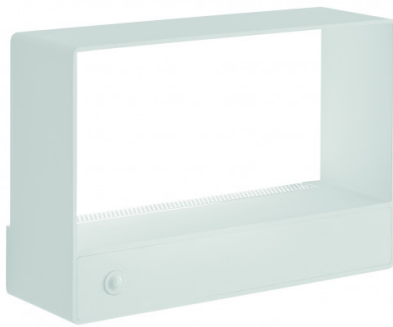

# Bover Kira LED Wall Light

LA10605

SOURCE: <https://www.davidvillagelighting.co.uk/product/Bover-Kira-LED-Wall-Light/10000591>

### Kira A/01 LED Wall Light by Bover

Designed by Danos Salgados, the Kira Wall Light consists of a box frame that is lit up by an integrated LED light source. The subtle white finish of this lamp guarantees a soft and ambient glow, perfect for rooms where you need to create a cosy atmosphere.

Primarily designed for use in bedrooms, the Kira wall lamp is wonderful as a bedside companion with ease of use at the forefront of design. The wall light is equipped with a dimmer switch on the front which steps in three light intensities so you can change the lighting in your space as you wish. The switch can also be configured to either be on the right or left side when you install. A stylish and modern take on a bedside lamp.

## PRODUCT SPECIFICATION

**Light Source:** 8.4W, 2700K, 1100 Lumens

**IP Code:** 20

**Dimming:** Integrated dimmer on the product.

**Dimensions:** Height: 17cm  
Width: 24.5cm  
Depth: 8.2cm

**For all sales and technical enquiries, please contact:**