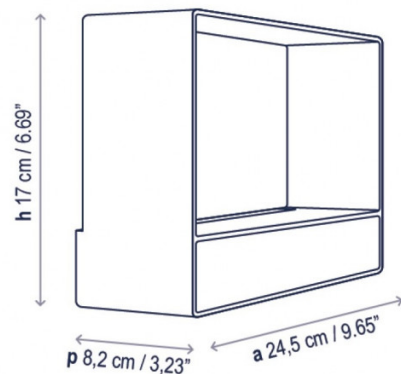

## PRODUCT SPECIFICATION

- Light Source:** 8.4W, 2700K, 1100 Lumens
- IP Code:** 20
- Dimming:** Integrated dimmer on the product.
- Dimensions:** Height: 17cm  
Width: 24.5cm  
Depth: 8.2cm

**For all sales and technical enquiries, please contact:**