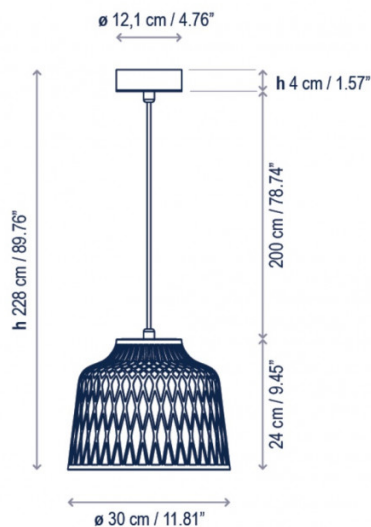

## PRODUCT SPECIFICATION

**Light Source:** 1 x Max 15W E27 A60 LED (excluded)

**IP Code:** 44

**Dimming:** Dimmable via mains phase dimming.

**Dimensions:** Ø30cm  
Shade Height: 24cm  
Ceiling Canopy: Ø7cm  
Cable Length: 200cm