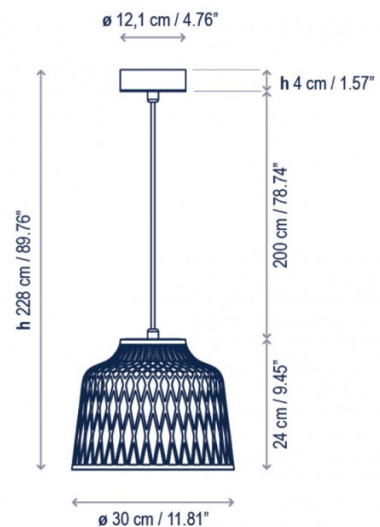

PRODUCT SPECIFICATION

Light Source: 1 x Max 15W E27 A60 LED (excluded)

IP Code: 44

Dimming: Dimmable via mains phase dimming.

Dimensions: Ø30cm
Shade Height: 24cm
Ceiling Canopy: Ø7cm
Cable Length: 200cm

For all sales and technical enquiries, please contact: