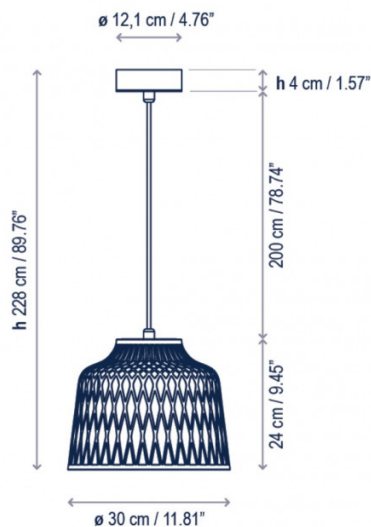

PRODUCT SPECIFICATION

Light Source: 1 x Max 15W E27 A60 LED (excluded)

IP Code: 44

Dimming: Dimmable via mains phase dimming.

Dimensions: Ø30cm
Shade Height: 24cm
Ceiling Canopy: Ø7cm
Cable Length: 200cm

For all sales and technical enquiries, please contact: