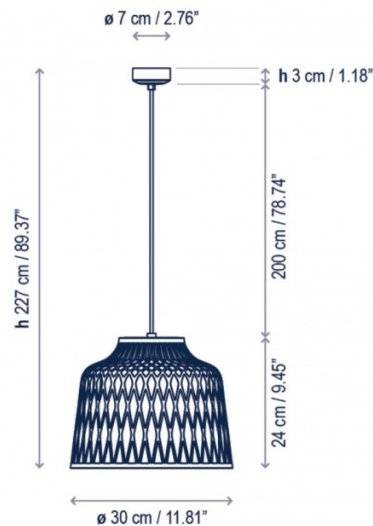

Bover Soft S/30 Pendant

LA10606

SOURCE: <https://www.davidvillagelighting.co.uk/product/Bover-Soft-S30-Pendant/10000589>

PRODUCT DESCRIPTION

Designer: Danos Salgados

Soft S/30 Pendant Light by Bover

Designed by Danos Salgados, the Soft Pendant Light has a silicone lampshade that features an intricate geometric pattern that is reminiscent of Bohemian glass wine glassware. The light bulb is concealed by the shade and a diffuser, creating a warm and atmospheric glow that also directs downwards. The glow also shines through the pattern, highlighting its gorgeous and chic aesthetic.

PRODUCT SPECIFICATION

Light Source: 1 x Max 15W E27 A60 LED (excluded)

IP Code: 20

Dimming: Dimmable via mains phase dimming.

Dimensions: Ø30cm
Shade Height: 24cm
Ceiling Canopy: Ø7cm
Cable Length: 200cm

For all sales and technical enquiries, please contact: