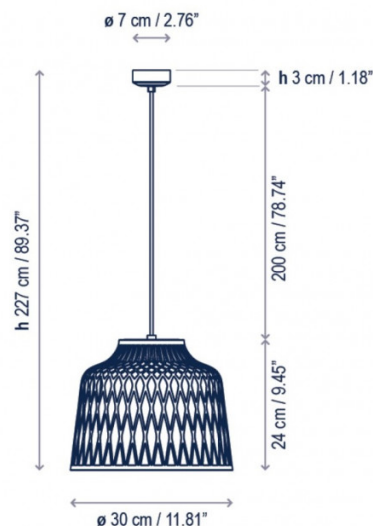

Bover Soft S/30 Pendant

LA10606

SOURCE: <https://www.davidvillagelighting.co.uk/product/Bover-Soft-S30-Pendant/10000589>

PRODUCT DESCRIPTION

Designer: Danos Salgados

Soft S/30 Pendant Light by Bover

Designed by Danos Salgados, the Soft Pendant Light has a silicone lampshade that features an intricate geometric pattern that is reminiscent of Bohemian glass wine glassware. The light bulb is concealed by the shade and a diffuser, creating a warm and atmospheric glow that also directs downwards. The glow also shines through the pattern, highlighting its gorgeous and chic aesthetic.

The Soft pendant light is available in an olive grey, ochre or light grey finish, being suitable for many interiors and design schemes. The pendant is best used when hung over tables and can be used alone, in rows or clusters depending on the surroundings.

PRODUCT SPECIFICATION

Light Source: 1 x Max 15W E27 A60 LED (excluded)

IP Code: 20

Dimming: Dimmable via mains phase dimming.

Dimensions: Ø30cm
Shade Height: 24cm
Ceiling Canopy: Ø7cm
Cable Length: 200cm

For all sales and technical enquiries, please contact: