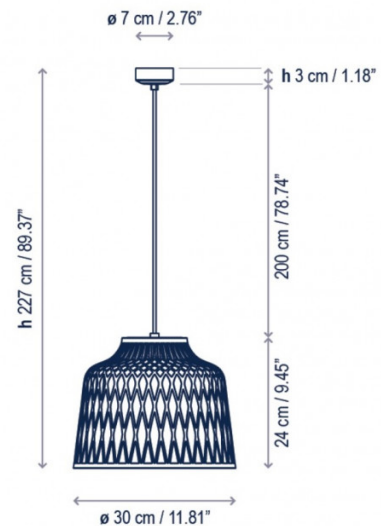

Bover Soft S/30 Pendant

LA10606

SOURCE: <https://www.davidvillagelighting.co.uk/product/Bover-Soft-S30-Pendant/10000589>

PRODUCT DESCRIPTION

Designer: Danos Salgados

Soft S/30 Pendant Light by Bover

Designed by Danos Salgados, the Soft Pendant Light has a silicone lampshade that features an intricate geometric pattern that is reminiscent of Bohemian glass wine glassware. The light bulb is concealed by the shade and a diffuser, creating a warm and atmospheric glow that also directs downwards. The glow also shines through the pattern, highlighting its gorgeous and chic aesthetic.

PRODUCT SPECIFICATION

Light Source: 1 x Max 15W E27 A60 LED (excluded)

IP Code: 20

Dimming: Dimmable via mains phase dimming.

Dimensions: Ø30cm
Shade Height: 24cm
Ceiling Canopy: Ø7cm
Cable Length: 200cm

For all sales and technical enquiries, please contact: