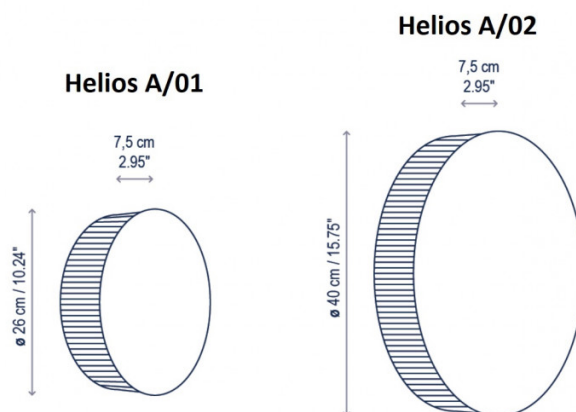

For all sales and technical enquiries, please contact:

+44 (0)114 263 4266

info@davidvillagelighting.co.uk

www.davidvillagelighting.co.uk