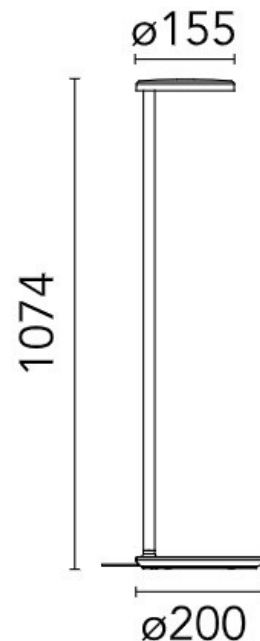

FLOS

Flos Oblique LED Floor Lamp

LA10330/F

SOURCE: <https://www.davidvillagelighting.co.uk/product/Flos-Oblique-LED-Floor-Lamp/10000583>

PRODUCT DESCRIPTION

Designer: Vincent Van Duysen

Flos Oblique LED Floor Lamp

The Oblique floor lamp by Flos is a simple and stunning design that encompasses the beauty of modern style. The curved edges from the shade to the base and stem give this lamp a seamless and calming silhouette, ideal for those relaxing areas of your home. The thin and practical LED board located under the shade gives out a bright and functional light that is angled perfectly for reading and task lighting solutions. This light is available in a 2700K or 3000K colour temperature so that you can personalise the type of light output that you would prefer. The Oblique floor lamp is also available in a 4000K colour temperature, [contact us](#) for more information.

PRODUCT SPECIFICATION

- Light Source:** 8W, 2700K or 3000K, 750 lumens
- IP Code:** 20
- Dimming:** Integrated dimmer on the product.
- Dimensions:** 107.4cm height
Ø20cm base
Ø15.5 shade

For all sales and technical enquiries, please contact: