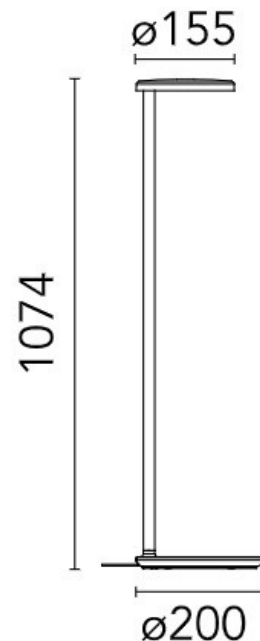

## PRODUCT SPECIFICATION

- Light Source:** 8W, 2700K or 3000K, 750 lumens
- IP Code:** 20
- Dimming:** Integrated dimmer on the product.
- Dimensions:** 107.4cm height  
Ø20cm base  
Ø15.5 shade

**For all sales and technical enquiries, please contact:**