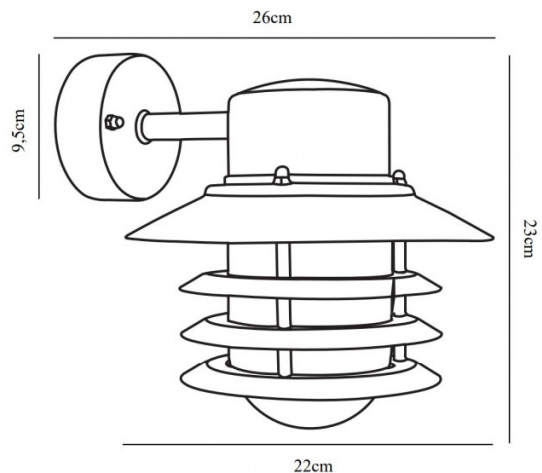

### Vejers Up/Down Outdoor Wall Light by Nordlux

The Vejers wall light features a classic silhouette, featuring a stunning metal structure and glass lampshade. The light bulb sits inside the glass, exposed and glowing outwards, being a welcoming beacon in the night air. The coned lines of the wall lamp also create an alluring effect, looking chic and stylish in any exterior.

The Vejers outdoor wall lamp is available in a variety of finishes and in an up or down version so you can find the right look for your space. Perfect as a light by a doorway, on a patio or driveway, this wall lamp has an IP rating of 54 so is durable in many weathers.

## PRODUCT SPECIFICATION

**Light Source:** 1 x Max 60W E27 (excluded)

**IP Code:** 54

**Dimming:** Dimmable via mains phase dimming.

**Dimensions:** Shade: Ø22cm  
Height: 23cm  
Depth: 26cm  
Wall Base: Ø9.5cm