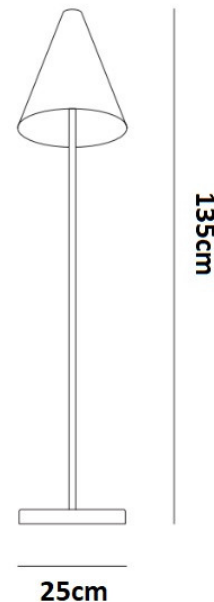

LYFA

LYFA Mosaik Floor Lamp

LA10600/F

SOURCE: <https://www.davidvillagelighting.co.uk/product/LYFA-Mosaik-Floor-Lamp/10000579>

PRODUCT DESCRIPTION

Designer: Bent Karlby

LYFA Mosaik Floor Lamp

The Mosaik floor lamp by LYFA is a modern yet classic design that takes the fundamentals of a floor lamp and adds new modern twists to the design. For example, the angle of the conical-shaped lampshade that is attached to the solid brass stem. This shade is a classic shape, however, the angled design means that the light is cleverly directed towards the area of the room where light is needed. The shade also features a small hole in the top that allows for a slither of light to escape. This highlights the simplicity of the design and the thought and care that went into its craftsmanship.

Available in a white and black finish, the LYFA floor lamp also features brass detailing that elevates the whole design and adds a luxury flare. Place this lamp in your living space or hallway to add a stunning modern touch and a functional beam of light.

PRODUCT SPECIFICATION

- Light Source:** 1 x max 60W E27(excluded)
- IP Code:** 20
- Dimming:** In line dimmer on the cable.
- Dimensions:** 135cm height
25cm width
26.9cm depth
200cm cable length

For all sales and technical enquiries, please contact: