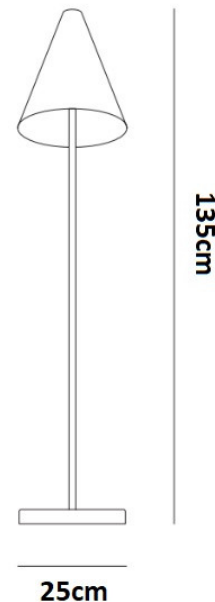

LYFA

LYFA Mosaik Floor Lamp

LA10600/F

SOURCE: <https://www.davidvillagelighting.co.uk/product/LYFA-Mosaik-Floor-Lamp/10000579>

PRODUCT DESCRIPTION

Designer: Bent Karlby

LYFA Mosaik Floor Lamp

The Mosaik floor lamp by LYFA is a modern yet classic design that takes the fundamentals of a floor lamp and adds new modern twists to the design. For example, the angle of the conical-shaped lampshade that is attached to the solid brass stem. This shade is a classic shape, however, the angled design means that the light is cleverly directed towards the area of the room where light is needed. The shade also features a small hole in the top that allows for a slither of light to escape. This highlights the simplicity of the design and the thought and care that went into its craftsmanship.

Available in a white and black finish, the LYFA floor lamp also features brass detailing that elevates the whole design and adds a luxury flare. Place this lamp in your living space or hallway to add a stunning modern touch and a functional beam of light.

PRODUCT SPECIFICATION

- Light Source:** 1 x max 60W E27(excluded)
- IP Code:** 20
- Dimming:** In line dimmer on the cable.
- Dimensions:** 135cm height
25cm width
26.9cm depth
200cm cable length

For all sales and technical enquiries, please contact: