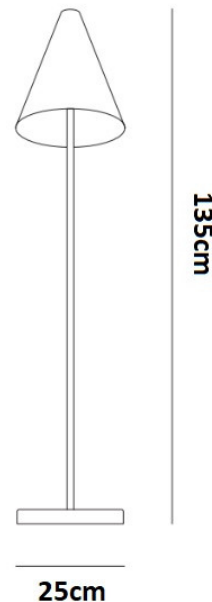

LYFA

LYFA Mosaik Floor Lamp

LA10600/F

SOURCE: <https://www.davidvillagelighting.co.uk/product/LYFA-Mosaik-Floor-Lamp/10000579>

PRODUCT DESCRIPTION

Designer: Bent Karlby

LYFA Mosaik Floor Lamp

The Mosaik floor lamp by LYFA is a modern yet classic design that takes the fundamentals of a floor lamp and adds new modern twists to the design. For example, the angle of the conical-shaped lampshade that is attached to the solid brass stem. This shade is a classic shape, however, the angled design means that the light is cleverly directed towards the area of the room where light is needed. The shade also features a small hole in the top that allows for a slither of light to escape. This highlights the simplicity of the design and the thought and care that went into its craftsmanship.

Available in a white and black finish, the LYFA floor lamp also features brass detailing that elevates the whole design and adds a luxury flare. Place this lamp in your living space or hallway to add a stunning modern touch and a functional beam of light.

PRODUCT SPECIFICATION

- Light Source:** 1 x max 60W E27(excluded)
- IP Code:** 20
- Dimming:** In line dimmer on the cable.
- Dimensions:** 135cm height  
25cm width  
26.9cm depth  
200cm cable length