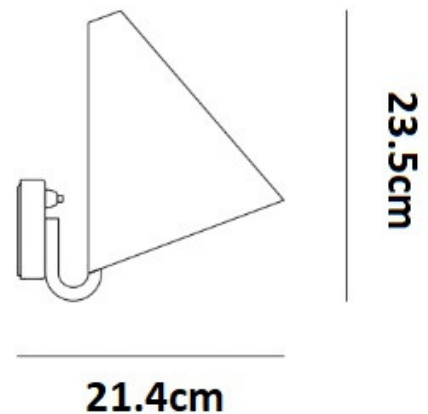

LYFA

LYFA Mosaik Wall Light

LA10600/W

SOURCE: <https://www.davidvillagelighting.co.uk/product/LYFA-Mosaik-Wall-Light/10000577>

PRODUCT DESCRIPTION

Designer: Bent Karlby

LYFA Mosaik Wall Light

The Mosaik wall light by LYFA is a sophisticated yet playful design that demonstrates the practicalities and beauty of a classic conical lampshade. The wide beam of directed light brings a functional element to the design as it can be used as a task light or to brighten up a dark hallway with ease. Available in a black or white finish, the Mosaik wall light features eye-catching brass detailing that is not only highlighted by the contrast with white and black but is also highlighted by the opening at the top of the shade. A small circular opening allows for a slither of light to escape and illuminate the brass features. This small addition demonstrates the thought and care that went into the design of the Mosaik wall light.

PRODUCT SPECIFICATION

- Light Source:** 1 x max 40W E27(excluded)
- IP Code:** 20
- Dimming:** Dimmable via mains phase dimming.
- Dimensions:** 21.4cm depth from wall  
23.5cm height

For all sales and technical enquiries, please contact: