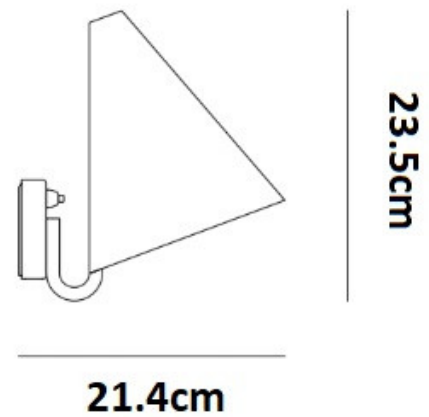

LYFA

LYFA Mosaik Wall Light

LA10600/W

SOURCE: <https://www.davidvillagelighting.co.uk/product/LYFA-Mosaik-Wall-Light/10000577>

PRODUCT DESCRIPTION

Designer: Bent Karlby

LYFA Mosaik Wall Light

The Mosaik wall light by LYFA is a sophisticated yet playful design that demonstrates the practicalities and beauty of a classic conical lampshade. The wide beam of directed light brings a functional element to the design as it can be used as a task light or to brighten up a dark hallway with ease. Available in a black or white finish, the Mosaik wall light features eye-catching brass detailing that is not only highlighted by the contrast with white and black but is also highlighted by the opening at the top of the shade. A small circular opening allows for a slither of light to escape and illuminate the brass features. This small addition demonstrates the thought and care that went into the design of the Mosaik wall light.

PRODUCT SPECIFICATION

- Light Source:** 1 x max 40W E27(excluded)
- IP Code:** 20
- Dimming:** Dimmable via mains phase dimming.
- Dimensions:** 21.4cm depth from wall  
23.5cm height

For all sales and technical enquiries, please contact: