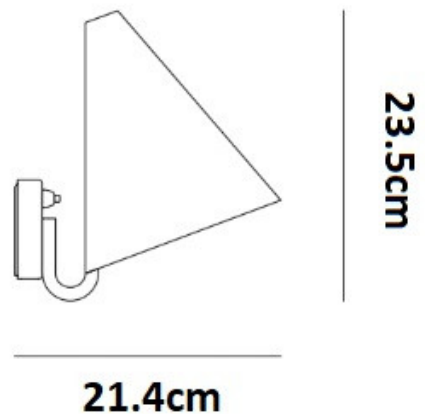

LYFA

LYFA Mosaik Wall Light

LA10600/W

SOURCE: <https://www.davidvillagelighting.co.uk/product/LYFA-Mosaik-Wall-Light/10000577>

PRODUCT DESCRIPTION

Designer: Bent Karlby

LYFA Mosaik Wall Light

The Mosaik wall light by LYFA is a sophisticated yet playful design that demonstrates the practicalities and beauty of a classic conical lampshade. The wide beam of directed light brings a functional element to the design as it can be used as a task light or to brighten up a dark hallway with ease. Available in a black or white finish, the Mosaik wall light features eye-catching brass detailing that is not only highlighted by the contrast with white and black but is also highlighted by the opening at the top of the shade. A small circular opening allows for a slither of light to escape and illuminate the brass features. This small addition demonstrates the thought and care that went into the design of the Mosaik wall light.

PRODUCT SPECIFICATION

- Light Source:** 1 x max 40W E27(excluded)
- IP Code:** 20
- Dimming:** Dimmable via mains phase dimming.
- Dimensions:** 21.4cm depth from wall  
23.5cm height

For all sales and technical enquiries, please contact: