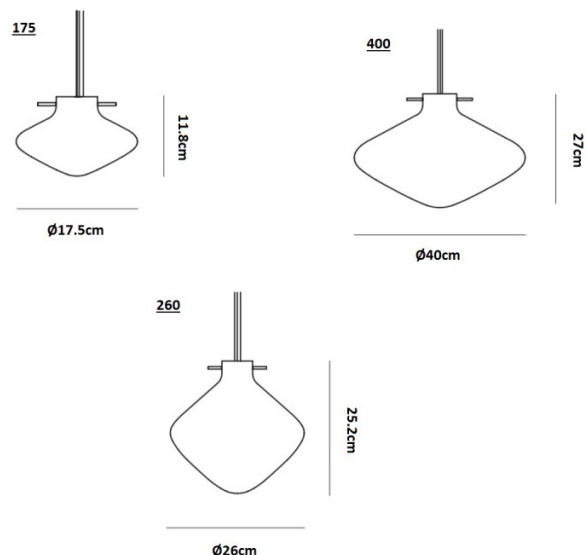

LYFA

LYFA Repose Pendant Light

LA10599

SOURCE: <https://www.davidvillagelighting.co.uk/product/LYFA-Repose-Pendant-Light/10000575>

PRODUCT DESCRIPTION

Designer: GamFratesi

LYFA Repose Pendant Light

The Repose pendant was designed by Danish-Italian design studio, GamFratesi, who describe themselves as a 'fusion of proud traditions, refined aesthetics, and expressive designs'. This can be seen in the craftsmanship behind the Repose pendant lights by LYFA. With three stunning shapes and sizes to choose from, this pendant light gives you all the freedom to find the perfect style for your space. Whether that be a petite pendant for over a coffee table or countertop or the larger 400 pendant as a statement piece within a room. Each size is available with a black or brass detail that adds a touch of luxury to the design. The designers describe the idea behind this detailing as 'We wanted to provide great importance to the smallest detail of the lamp – the thin pin that passes through the glass shade. An essential design element that holds the shade while creating a serene and suspended feeling of balance'.

The Repose pendants are formed of three thick glossy opaline glass layers that beautifully diffuse the light into the space. This soothing light creates a calming atmosphere, ideal for a bedroom or living space where relaxation is key. The aim for this design was to 'bring serenity of mind' and was inspired by the simplicity and functionality of traditional Japanese hairpins. Place this lamp where calmness is needed, as it is intended to ease your mind and illuminate living spaces.

PRODUCT SPECIFICATION

Light Source: **175:** 1 x max 40W G9
260: 1 x max 60W E14
400: 1 x max 60W E27
(excluded)

IP Code: 20

Dimming: Dimmable via mains phase dimming.