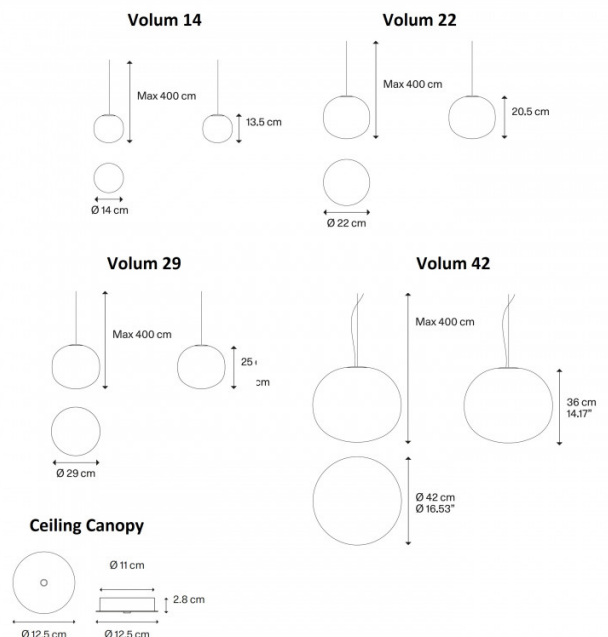

The Volum 14, Volum 22 and Volum 29 are also available to buy with different ceiling canopies, including multiple canopies to create cluster and linear suspensions. Please [contact us](#) for more info and prices.

### PRODUCT SPECIFICATION

**Light Source:** **Volum 14** - 1 x max 15W E14 ptl (excluded)  
**Volum 22/29** - 1 x max 25W E27 A60 LED (excluded)

**IP Code:** 20

**Dimming:** Dimmable via Triac dimming

**Dimensions:** **Volum 14** - Ø14cm, H 13.5cm  
**Volum 22** - Ø22cm, H 20.5cm  
**Volum 29** - Ø29cm, H 25cm

Ø12.5cm ceiling canopy (White)  
 2.8cm ceiling canopy height  
 400cm max drop

**For all sales and technical enquiries, please contact:**

+44 (0)114 263 4266

[info@davidvillagelighting.co.uk](mailto:info@davidvillagelighting.co.uk)