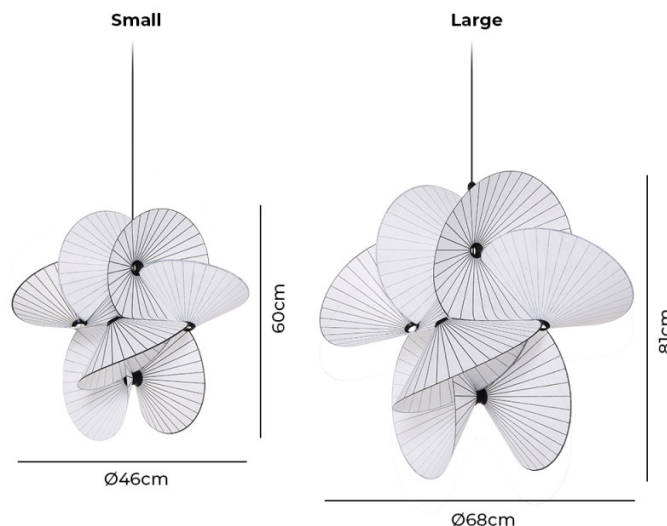

Available in two sizes, the pendant light is made from four s-shaped parts that are twisted together and formed into cones for an alluring and eye-catching pattern. The lines that feature on each part creates a spiral illusion, producing a wonderful moving effect in any interior. Use in any space for a magical and playful look that is airy and lightweight in nature.

PRODUCT SPECIFICATION

Light Source: 1 x Max 20W E27 LED (Excluded)

IP Code: 20

Dimming: Dimmable via mains phase dimming.

Dimensions: Small:

Shade: Ø46cm

Height: 60cm

Ceiling Canopy: Ø16cm

Cable Length: 250cm

Large:

Shade: Ø68cm

Height: 81cm

Ceiling Canopy: Ø16cm

Cable Length: 250cm

For all sales and technical enquiries, please contact:

+44 (0)114 263 4266