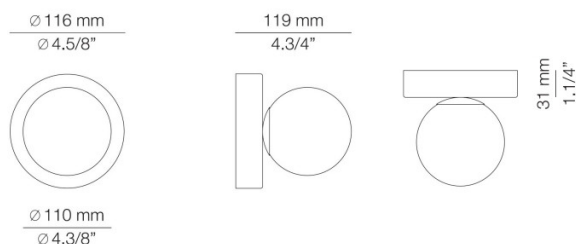

PRODUCT SPECIFICATION

IP Code: 20

Dimming: Non-dimmable.

Dimensions: Shade: Ø11cm
Depth: 11.9cm
Wall Base: Ø11.6cm
Wall Base Depth: 3.1cm

For all sales and technical enquiries, please contact:

+44 (0)114 263 4266