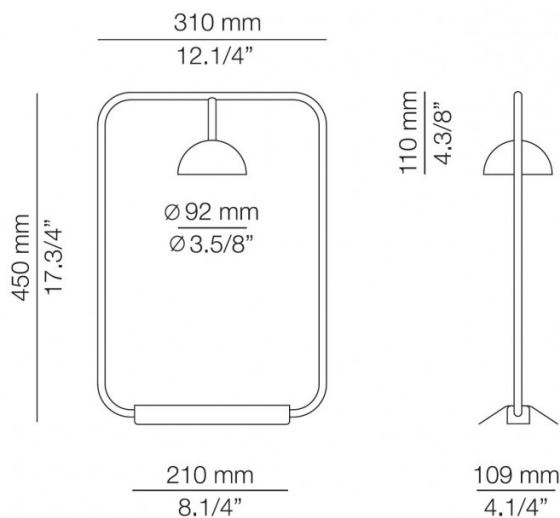

Cupolina LED Table Lamp by Estiluz

Designed by design duo Boti de Dominicis Studio, the Cupolina table lamp is a simplistic and modern light. Made from metal, the table light features a rectangular structure and a lampshade which is suspended in the middle of the body. This creates an interesting aesthetic in interiors as the surroundings are framed by the lamp, presenting a focal point in a room.

PRODUCT SPECIFICATION

Light Source: 6.2W, 2700K, 725 Lumens

IP Code: 20

Dimming: In line on/off switch included on cable.

Dimensions: Shade: Ø9.2cm
Shade Height: 11cm
Height: 45cm
Width: 31cm
Base Width: 21cm
Depth: 10.9cm