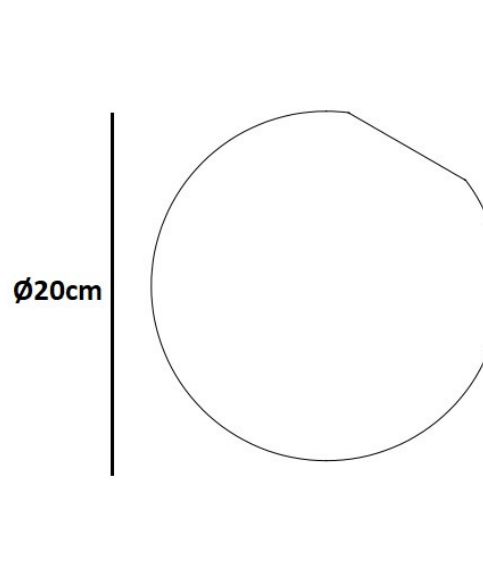

Catellani & Smith Sfera W LED Wall Light

LA10588

SOURCE: <https://www.davidvillagelighting.co.uk/product/Catellani-Smith-Sfera-W-LED-Wall-Light/10000551>

PRODUCT DESCRIPTION

Designer: Enzo Catellani

Catellani & Smith Sfera W LED Wall Light

The Sfera wall light by Catellani & Smith is a stunning fixture that would make a statement wherever it is placed. The reflective nickel finish creates a highly mirrored surface that would reflect and highlight the natural beauty of the environment around it. The Sfera wall light houses a unique LED uplight that beautifully brightens the space above the mirrored dome. However, the mirrored effect also means that the Sfera brings an artistic touch when both switched on and off.

The reflected surface of Sfera creates an interplay of light that diversifies the space when used individually as a statement piece or as an impressive cluster of wall lights. Ideal for a decorative feature within a living space, hallway, or kitchen where the design and materiality of this wall light can be fully appreciated. However, the bright LED uplight is a stunning and functional feature that makes it a perfect fit on a staircase or a living space with high ceilings.

Ph. credits: Nava Rapacchietta

PRODUCT SPECIFICATION

Light Source: 15W, 2700K, 2187 Lumens

IP Code: 20

Dimming: Dimmable via Triac dimming.

Dimensions: Shade: Ø20cm