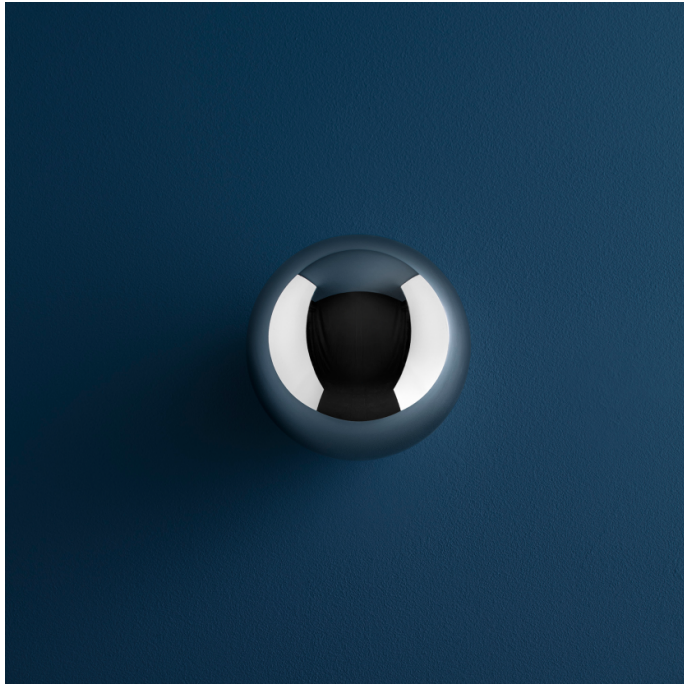

Catellani & Smith Sfera W LED Wall Light

LA10588

SOURCE: <https://www.davidvillagelighting.co.uk/product/Catellani-Smith-Sfera-W-LED-Wall-Light/10000551>

PRODUCT DESCRIPTION

Designer: Enzo Catellani

Catellani & Smith Sfera W LED Wall Light

The Sfera wall light by Catellani & Smith is a stunning fixture that would make a statement wherever it is placed. The reflective nickel finish creates a highly mirrored surface that would reflect and highlight the natural beauty of the environment around it. The Sfera wall light houses a unique LED uplight that beautifully brightens the space above the mirrored dome. However, the mirrored effect also means that the Sfera brings an artistic touch when both switched on and off.

The reflected surface of Sfera creates an interplay of light that diversifies the space when used individually as a statement piece or as an impressive cluster of wall lights. Ideal for a decorative feature within a living space, hallway, or kitchen where the design and materiality of this wall light can be fully appreciated. However, the bright LED uplight is a stunning and functional feature that makes it a perfect fit on a staircase or a living space with high ceilings.

Ph. credits: Nava Rapacchietta

PRODUCT SPECIFICATION

Light Source: 15W, 2700K, 2187 Lumens

IP Code: 20

Dimming: Dimmable via Triac dimming.

Dimensions: Shade: Ø20cm