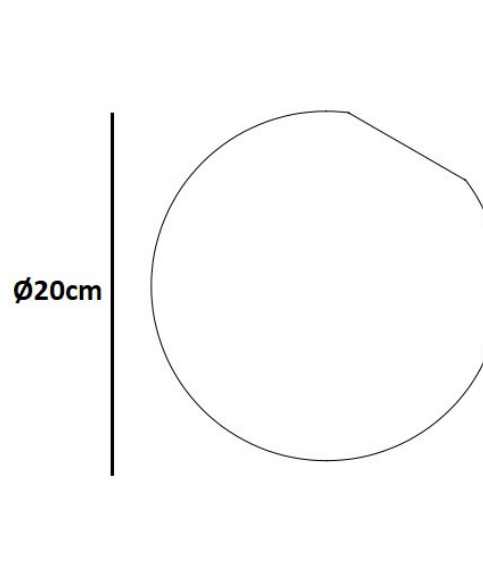

Ph. credits: Nava Rapacchietta

PRODUCT SPECIFICATION

Light Source: 15W, 2700K, 2187 Lumens

IP Code: 20

Dimming: Dimmable via Triac dimming.

Dimensions: Shade: Ø20cm

For all sales and technical enquiries, please contact: