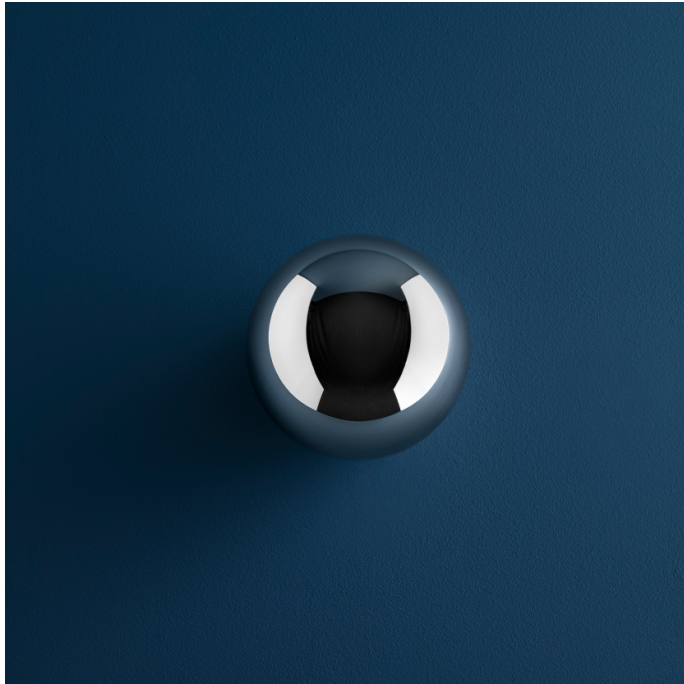

# Catellani & Smith Sfera W LED Wall Light

LA10588

SOURCE: <https://www.davidvillagelighting.co.uk/product/Catellani-Smith-Sfera-W-LED-Wall-Light/10000551>

### Catellani & Smith Sfera W LED Wall Light

The Sfera wall light by Catellani & Smith is a stunning fixture that would make a statement wherever it is placed. The reflective nickel finish creates a highly mirrored surface that would reflect and highlight the natural beauty of the environment around it. The Sfera wall light houses a unique LED uplight that beautifully brightens the space above the mirrored dome. However, the mirrored effect also means that the Sfera brings an artistic touch when both switched on and off.

The reflected surface of Sfera creates an interplay of light that diversifies the space when used individually as a statement piece or as an impressive cluster of wall lights. Ideal for a decorative feature within a living space, hallway, or kitchen where the design and materiality of this wall light can be fully appreciated. However, the bright LED uplight is a stunning and functional feature that makes it a perfect fit on a staircase or a living space with high ceilings.