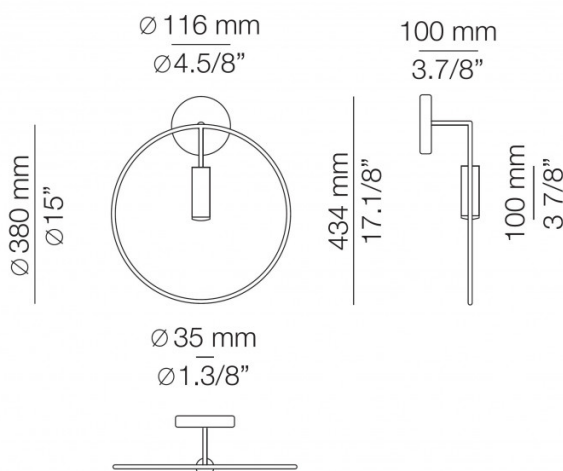

PRODUCT SPECIFICATION

Light Source: 6.2W, 2700K, 725 Lumens

IP Code: 20

Dimming: Non-dimmable.

Dimensions: Shade: Ø3.5cm
Shade Height: 10cm
Circle: Ø38cm
Height: 43.4cm
Depth: 10cm
Wall Base: Ø11.6cm

For all sales and technical enquiries, please contact: