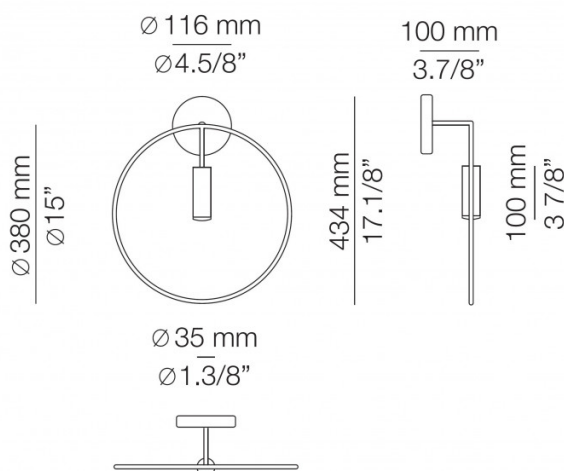

PRODUCT SPECIFICATION

Light Source: 6.2W, 2700K, 725 Lumens

IP Code: 20

Dimming: Non-dimmable.

Dimensions: Shade: Ø3.5cm
Shade Height: 10cm
Circle: Ø38cm
Height: 43.4cm
Depth: 10cm
Wall Base: Ø11.6cm

For all sales and technical enquiries, please contact: