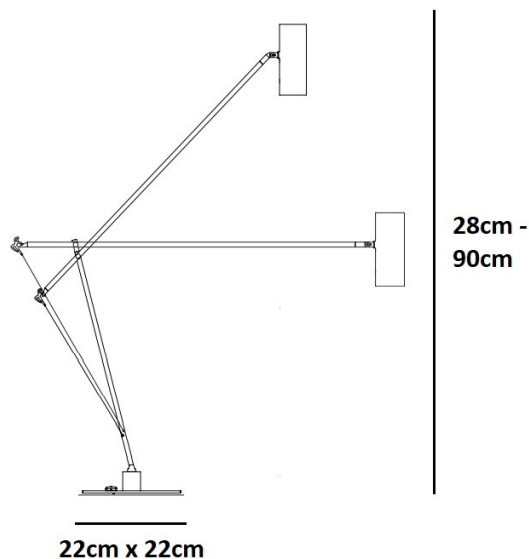

### Catellani & Smith Ettoreino T LED Table Lamp

The Ettoreino T table lamp by Catellani & Smith is a highly adjustable task lamp that is available in a black, white, and colourful finish. The LED light can be easily dimmed using the in-line dimmer on the cable. This makes adjusting the angle and intensity of the lamp easy and precise. Not only does the shade rotate 350 degrees around the stem, but the stem also rotates 350 degrees around the base. This gives you a wide range of adjustability and potential for lighting as many corners of your workspace as possible. The lamp can also be adjusted with its height, from 28cm to 90cm. With all these areas for adjustment, this lamp is the ideal table lamp for tasks and workspace lighting solutions.

## PRODUCT SPECIFICATION

**Light Source:** 10W, 2700K, 1440 Lumens

**IP Code:** 20

**Dimming:** In-line Dimmer included on cable.

**Dimensions:** Base: 22cm x 22cm  
Height: 28cm - 90cm  
Depth: 73cm

**For all sales and technical enquiries, please contact:**