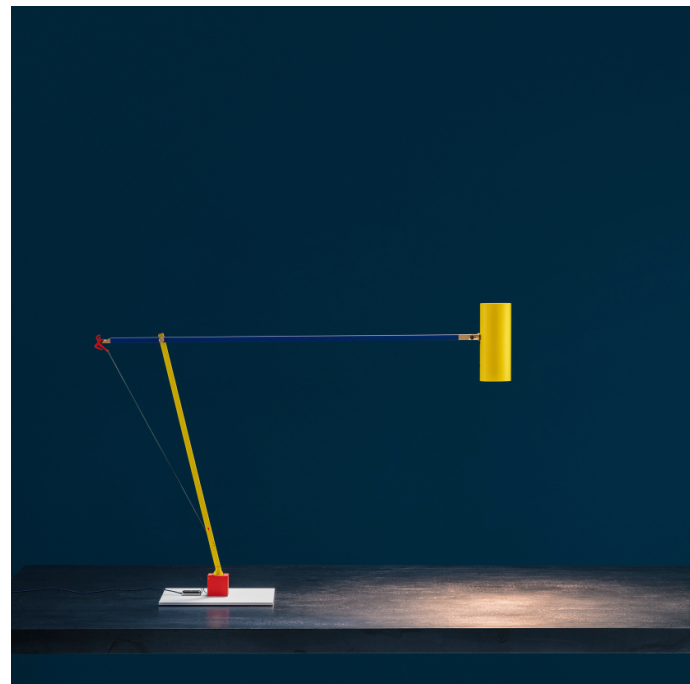

PRODUCT DESCRIPTION

Designer: Enzo Catellani

Catellani & Smith Ettoreino T LED Table Lamp

The Ettoreino T table lamp by Catellani & Smith is a highly adjustable task lamp that is available in a black, white, and colourful finish. The LED light can be easily dimmed using the in-line dimmer on the cable. This makes adjusting the angle and intensity of the lamp easy and precise. Not only does the shade rotate 350 degrees around the stem, but the stem also rotates 350 degrees around the base. This gives you a wide range of adjustability and potential for lighting as many corners of your workspace as possible. The lamp can also be adjusted with its height, from 28cm to 90cm. With all these areas for adjustment, this lamp is the ideal table lamp for tasks and workspace lighting solutions.

This Catellani & Smith table lamp features a fun addition to the design that sets this lamp apart and creates a quirky touch to the overall appearance. A small red dancing figure is placed within the mechanism of the lamp and in all the finishes, white, black and colourful, brings a playful touch to the design. Place this lamp on a workspace, desk, or as a talking point within a room.

Ph. credits: Nava Rapacchietta

PRODUCT SPECIFICATION

Light Source: 10W, 2700K, 1440 Lumens

IP Code: 20

Dimming: In-line Dimmer included on cable.

Dimensions: Base: 22cm x 22cm
Height: 28cm - 90cm
Depth: 73cm