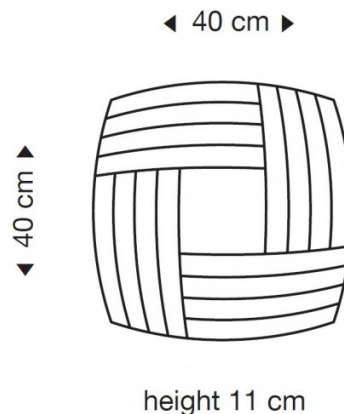

PRODUCT SPECIFICATION

Light Source: 20W, 3000K, 3100 Lumens

IP Code: 20

Dimming: Dimmable using trailing edge dimming.

Dimensions: Height: 40cm
Width: 40cm
Depth: 11cm

For all sales and technical enquiries, please contact: