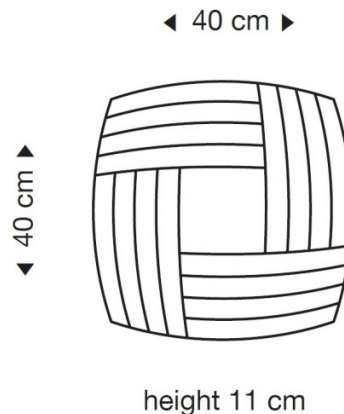

PRODUCT SPECIFICATION

Light Source: 20W, 3000K, 3100 lumens

IP Code: 20

Dimming: Dimmable using trailing edge dimming

Dimensions: 40cm height
40cm width
11cm depth

For all sales and technical enquiries, please contact: