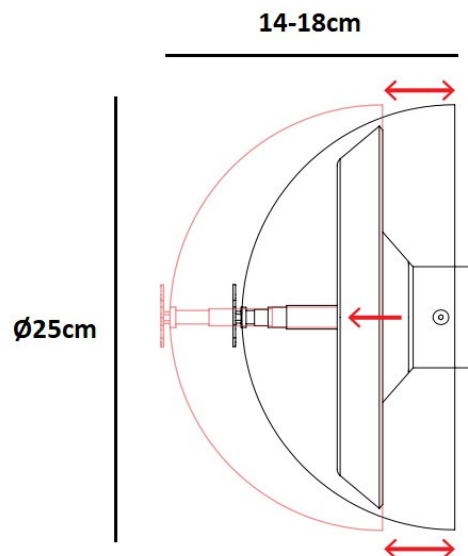

## PRODUCT SPECIFICATION

- Light Source:** 13W, 2700K, 2019 Lumens
- IP Code:** 20
- Dimming:** Dimmable via Triac dimming.
- Dimensions:** Shade: Ø25cm  
Depth: 14-18cm

**For all sales and technical enquiries, please contact:**