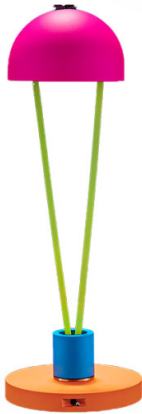

LA10585

Catellani & Smith Ale BE T LED Portable Table Lamp

SOURCE: <https://www.davidvillagelighting.co.uk/product/Catellani-Smith-Ale-BE-T-LED-Portable-Table-Lamp/10000540>

PRODUCT DESCRIPTION

Designer: Enzo Catellani

Catellani & Smith Ale BE T LED Portable Table Lamp

Designed by Enzo Catellani, the Ale BE T table lamp brings a stunning pop of bold colour to an interior. The design uses a unique colour palette and geometric shaping to form a statement piece that will be the talking point of any room. This Catellani & Smith table lamp features an iron hemispherical shade that is held up by two stunning aluminium tubes. This simplistic design creates a unique silhouette that brings together the straight lines of the tubes and the soft dome of the shade. This dome-shaped shade also allows you to tilt and adjust the angle of the beam. Located on the base is a retro-style on/off switch that can be flicked simply on and off with ease. This fun design is finished off with a characterful metallic fly detail resting on the top of the iron shade. This detail carries through as a feature on the whole Ale collection.

The Ale BE T Table lamp houses a battery in the base that allows you to charge and recharge the lamp using the included USB cable. With this cordless design, the Ale BE T is a portable lamp able to be placed wherever style and light are needed. Ideal for a decorative shelf, stylish bedside lamp or as a unique touch to a desk or workspace. Available in four stunning finishes, black, white, colourful and fluo, the Ale BE T portable table lamp can bring a pop of bold colour or a touch of classic monochrome to your home.

Ph. credits: Nava Rapacchietta

PRODUCT SPECIFICATION

Light Source: 1.5W, 2700K, 219 Lumens

IP Code: 20

Dimming: Integrated on/off switch on the product.

Dimensions: Height: 30cm
Shade: Ø9cm
Base: Ø11cm

For all sales and technical enquiries, please contact: