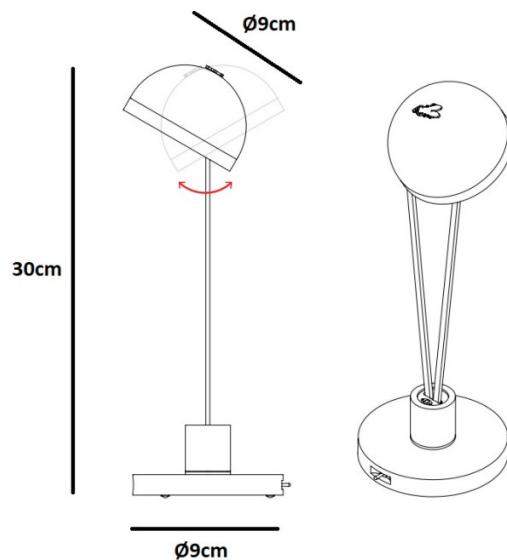

PRODUCT SPECIFICATION

Light Source: 1.5W, 2700K, 219 Lumens

IP Code: 20

Dimming: Integrated on/off switch on the product.

Dimensions: Height: 30cm
Shade: Ø9cm
Base: Ø11cm

For all sales and technical enquiries, please contact:

+44 (0)114 263 4266

info@davidvillagelighting.co.uk

www.davidvillagelighting.co.uk