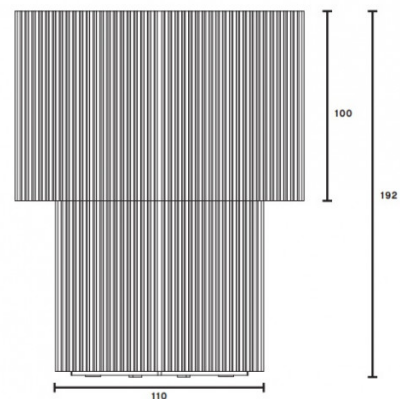

The Romb Mini Portable is a stylish piece of design that was inspired by two corrugated cardboard shapes stacked on top of the other. The sleek design is available in four finishes, blue stone, cumin, cotton, and vanilla. This table lamp will sit comfortably on a bedside, dining table or shelf as it looks at home in a cosy house as well as a hotel lobby. The Romb mini by Pholc takes its simplistic inspiration and elevates it to new levels as the light source gently seeps its way out from the two square structures into the space.

PRODUCT SPECIFICATION

- Light Source:** 1 x Max 3W G4 LED (included)
- IP Code:** 44
- Dimming:** Integrated dimmer on the product.
- Dimensions:** Height: 19.2cm
Base Width: 11cm
Full Width: 15.2cm
Cable Length: 200cm