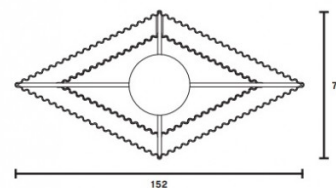

PRODUCT SPECIFICATION

- Light Source:** 1 x Max 3W G4 LED (included)
- IP Code:** 44
- Dimming:** Integrated dimmer on the product.
- Dimensions:** Height: 19.2cm
Base Width: 11cm
Full Width: 15.2cm
Cable Length: 200cm