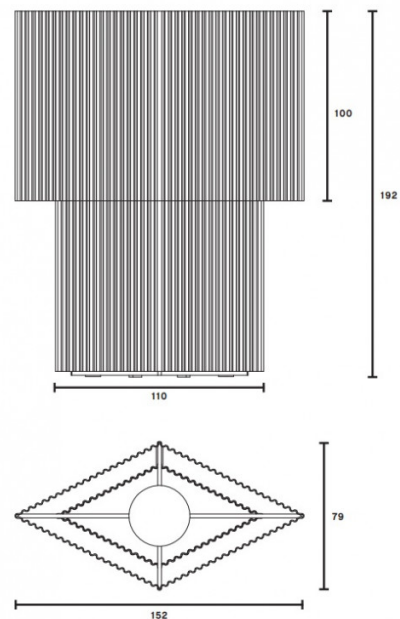

PRODUCT SPECIFICATION

- **Light Source:** 1 x Max 3W G4 LED (included)
- **IP Code:** 44
- **Dimming:** Integrated dimmer on the product.
- **Dimensions:** Height: 19.2cm
  Base Width: 11cm
  Full Width: 15.2cm
  Cable Length: 200cm