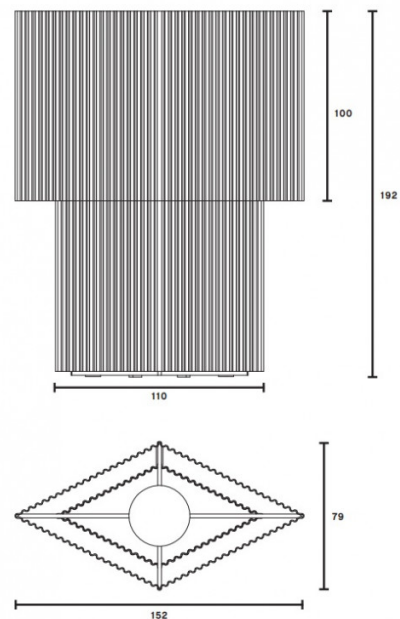

### Pholc Romb Mini Portable Table Lamp

The Romb Mini Portable is a stylish piece of design that was inspired by two corrugated cardboard shapes stacked on top of the other. The sleek design is available in four finishes, blue stone, cumin, cotton, and vanilla. This table lamp will sit comfortably on a bedside, dining table or shelf as it looks at home in a cosy house as well as a hotel lobby. The Romb mini by Pholc takes its simplistic inspiration and elevates it to new levels as the light source gently seeps its way out from the two square structures into the space.

## PRODUCT SPECIFICATION

- Light Source:** 1 x Max 3W G4 LED (included)
- IP Code:** 44
- Dimming:** Integrated dimmer on the product.
- Dimensions:** Height: 19.2cm  
Base Width: 11cm  
Full Width: 15.2cm  
Cable Length: 200cm