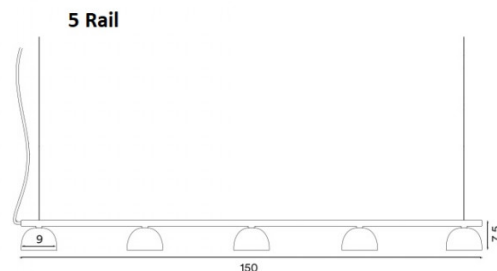

PRODUCT SPECIFICATION

Light Source: **3 Rail:** 3 x 6W, 2700K, 1650 Lumens
5 Rail: 5 x 6W, 2700K, 3300 Lumens

IP Code: 20

Dimming: Dimmable via mains phase dimming.

Dimensions: **3 Rail:**
Length: 90cm
Shade: Ø9cm
Height: 7.5cm
Hanging Wire: 360cm
Cable Length: 370cm

5 Rail:
Length: 150cm
Shade: Ø9cm
Height: 7.5cm
Hanging Wire: 360cm
Cable Length: 370cm

For all sales and technical enquiries, please contact:

+44 (0)114 263 4266

info@davidvillagelighting.co.uk

www.davidvillagelighting.co.uk