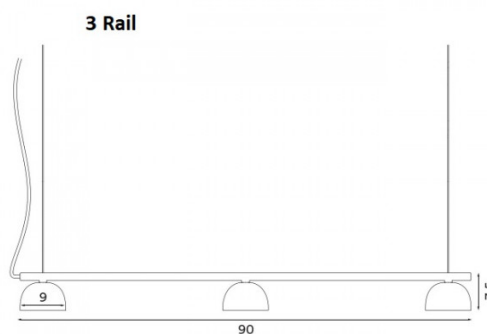

PRODUCT SPECIFICATION

Light Source: **3 Rail:** 3 x 6W, 2700K, 1650 Lumens
5 Rail: 5 x 6W, 2700K, 3300 Lumens

IP Code: 20

Dimming: Dimmable via mains phase dimming.

Dimensions: **3 Rail:**
Length: 90cm
Shade: Ø9cm
Height: 7.5cm
Hanging Wire: 360cm
Cable Length: 370cm

5 Rail:
Length: 150cm
Shade: Ø9cm
Height: 7.5cm
Hanging Wire: 360cm
Cable Length: 370cm

For all sales and technical enquiries, please contact:

+44 (0)114 263 4266

info@davidvillagelighting.co.uk

www.davidvillagelighting.co.uk