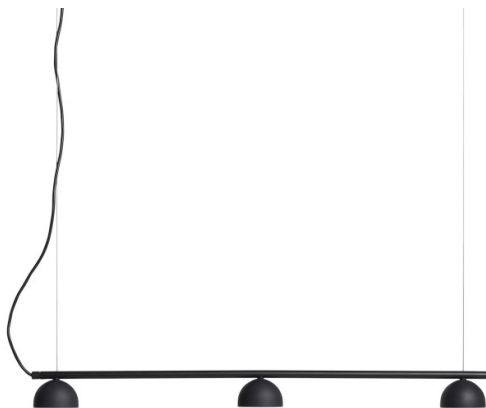

Northern

Northern Blush Rail LED
Pendant

LA5875/R

SOURCE: <https://www.davidvillagelighting.co.uk/product/Northern-Blush-Rail-LED-Pendant/10000532>

PRODUCT DESCRIPTION

Designer: Morten & Jonas

Northern Blush Rail LED Pendant

The Blush Rail Pendant was designed by Morten & Jonas for Northern. With just one system, the Blush rail can transform dining rooms, office spaces, or hospitality venues. The steel metal frame gives this light a hardy exterior that brings a simplistic modern style to your home. The shades are fitted with small opal acrylic diffusers that create a clean glare-free light that beautifully provides an area with a downward glow, perfect for illuminating dining tables, desks, and kitchen islands.

Available in a selection of muted finishes that would fit elegantly into any contemporary interior. The monochrome black and white finishes are simple yet sleek and add a touch of luxury to the room. The warm beige finish brings a warm and earthy tone to the space, ideal for those cosy corners of your home. The Blush Rails Pendant is available in a 3 and 5 shade size option, meaning it can be used in a range of spaces, or installed as multiples in commercial bars or restaurants.

PRODUCT SPECIFICATION

Light Source: **3 Rail:** 3 x 6W, 2700K, 1650 Lumens
5 Rail: 5 x 6W, 2700K, 3300 Lumens

IP Code: 20

Dimming: Dimmable via mains phase dimming.

Dimensions: **3 Rail:**
Length: 90cm
Shade: Ø9cm
Height: 7.5cm
Hanging Wire: 360cm
Cable Length: 370cm