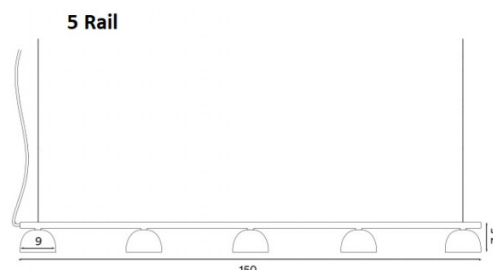

PRODUCT SPECIFICATION

Light Source: **3 Rail:** 3 x 6W, 2700K, 1650 Lumens
5 Rail: 5 x 6W, 2700K, 3300 Lumens

IP Code: 20

Dimming: Dimmable via mains phase dimming.

Dimensions: **3 Rail:**
Length: 90cm
Shade: Ø9cm
Height: 7.5cm
Hanging Wire: 360cm
Cable Length: 370cm

5 Rail:
Length: 150cm
Shade: Ø9cm
Height: 7.5cm
Hanging Wire: 360cm
Cable Length: 370cm

For all sales and technical enquiries, please contact:

+44 (0)114 263 4266

info@davidvillagelighting.co.uk

www.davidvillagelighting.co.uk