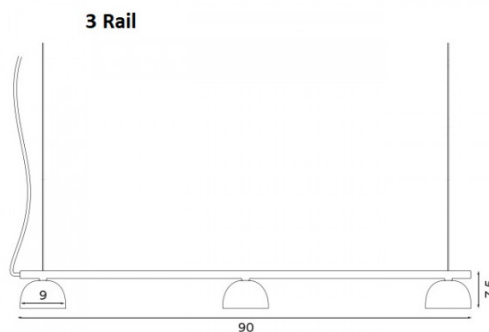

PRODUCT SPECIFICATION

Light Source: **3 Rail:** 3 x 6W, 2700K, 1650 Lumens
5 Rail: 5 x 6W, 2700K, 3300 Lumens

IP Code: 20

Dimming: Dimmable via mains phase dimming.

Dimensions: **3 Rail:**
Length: 90cm
Shade: Ø9cm
Height: 7.5cm
Hanging Wire: 360cm
Cable Length: 370cm

5 Rail:
Length: 150cm
Shade: Ø9cm
Height: 7.5cm
Hanging Wire: 360cm
Cable Length: 370cm

For all sales and technical enquiries, please contact:

+44 (0)114 263 4266

info@davidvillagelighting.co.uk

www.davidvillagelighting.co.uk