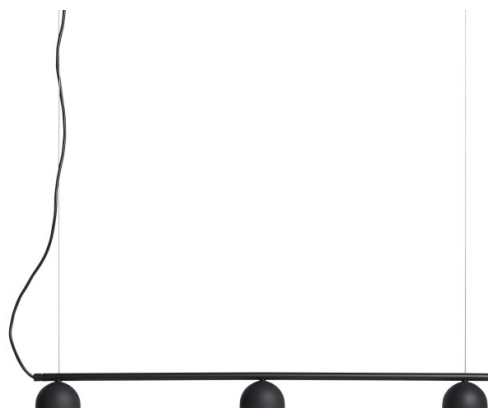

Northern

Northern Blush Rail LED
Pendant

LA5875/R

SOURCE: <https://www.davidvillagelighting.co.uk/product/Northern-Blush-Rail-LED-Pendant/10000532>

PRODUCT DESCRIPTION

Designer: Morten & Jonas

Northern Blush Rail LED Pendant

The Blush Rail Pendant was designed by Morten & Jonas for Northern. With just one system, the Blush rail can transform dining rooms, office spaces, or hospitality venues. The steel metal frame gives this light a hardy exterior that brings a simplistic modern style to your home. The shades are fitted with small opal acrylic diffusers that create a clean glare-free light that beautifully provides an area with a downward glow, perfect for illuminating dining tables, desks, and kitchen islands.

Available in a selection of muted finishes that would fit elegantly into any contemporary interior. The monochrome black and white finishes are simple yet sleek and add a touch of luxury to the room. The warm beige finish brings a warm and earthy tone to the space, ideal for those cosy corners of your home. The Blush Rails Pendant is available in a 3 and 5 shade size option, meaning it can be used in a range of spaces, or installed as multiples in commercial bars or restaurants.

PRODUCT SPECIFICATION

Light Source: **3 Rail:** 3 x 6W, 2700K, 1650 Lumens
5 Rail: 5 x 6W, 2700K, 3300 Lumens

IP Code: 20

Dimming: Dimmable via mains phase dimming.

Dimensions: **3 Rail:**
Length: 90cm
Shade: Ø9cm
Height: 7.5cm
Hanging Wire: 360cm
Cable Length: 370cm