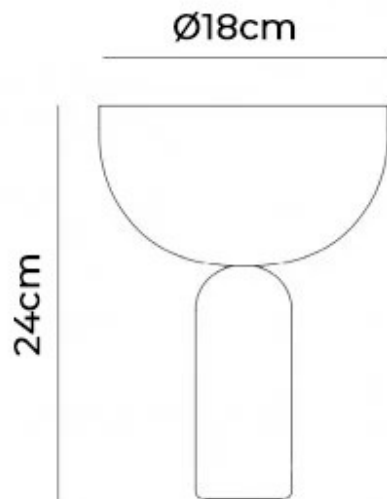

PRODUCT SPECIFICATION

- Light Source:** 2.5W, 2700K, 175 Lumens
- IP Code:** 20
- Dimming:** Integrated dimmer on the product.
- Dimensions:** Shade: Ø18cm
Height: 24cm

For all sales and technical enquiries, please contact: