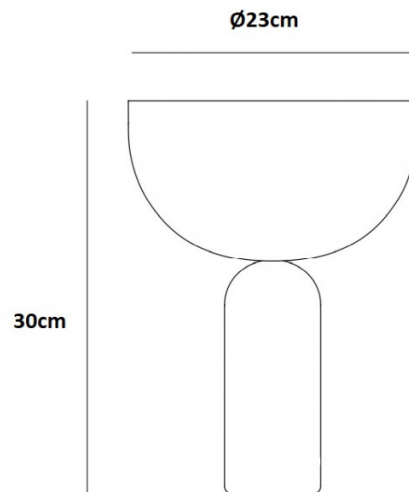

## PRODUCT SPECIFICATION

- Light Source:** 2.5W, 2700K, 175 Lumens
- IP Code:** 20
- Dimming:** Integrated dimmer on the product.
- Dimensions:** Shade: Ø23cm  
Height: 30cm

**For all sales and technical enquiries, please contact:**