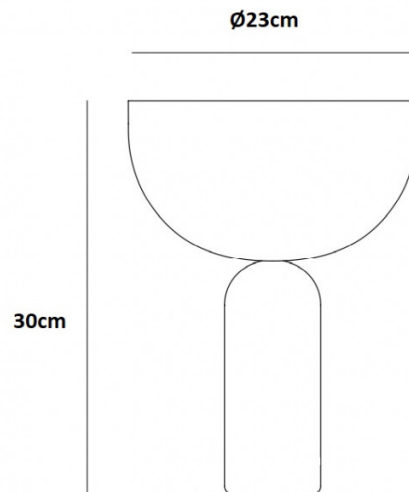

PRODUCT SPECIFICATION

- Light Source:** 2.5W, 2700K, 175 Lumens
- IP Code:** 20
- Dimming:** Integrated dimmer on the product.
- Dimensions:** Shade: Ø23cm
Height: 30cm

For all sales and technical enquiries, please contact: