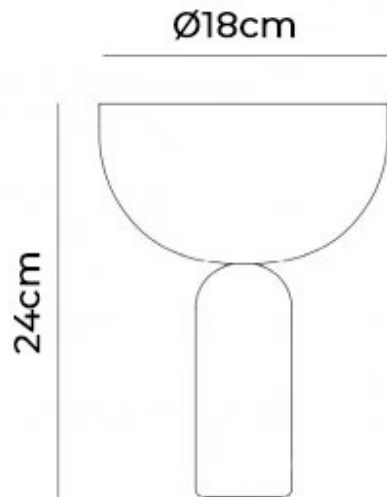

PRODUCT SPECIFICATION

- Light Source:** 2.5W, 2700K, 175 Lumens
- IP Code:** 20
- Dimming:** Integrated dimmer on the product.
- Dimensions:** Shade: Ø18cm
Height: 24cm

For all sales and technical enquiries, please contact: