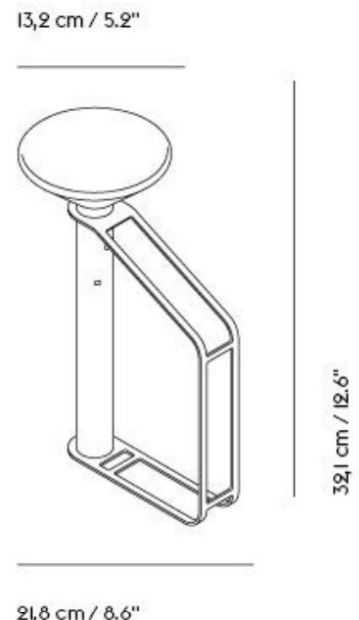

The Muuto Piton portable lamp was designed by Tom Chung, Toronto-based designer whose desire within the Piton design was to 'create a rechargeable portable lamp that could be adapted in a multitude of ways while functioning in various environments'. Wanting his design to fulfil the inherent need for a torch, 'providing security and warmth while clearly illuminating your field of vision', the adaptability and the clear beam of light provided by the Piton achieves this aim. Described by Muuto as 'playful and portable', the Piton LED portable lamp can be placed at many angles and directions as well as being hung up or held. Its IP54 rating makes the Piton highly durable and made to be used in all environments, encouraging the user to explore their surroundings.

PRODUCT SPECIFICATION

- Light Source:** 3.2W, 2700K, 210 Lumens
- IP Code:** 54
- Dimming:** Integrated dimmer on the product.
- Dimensions:** Shade: Ø13.2cm
Height: 32.1cm
Base Width: 21.8cm

For all sales and technical enquiries, please contact: