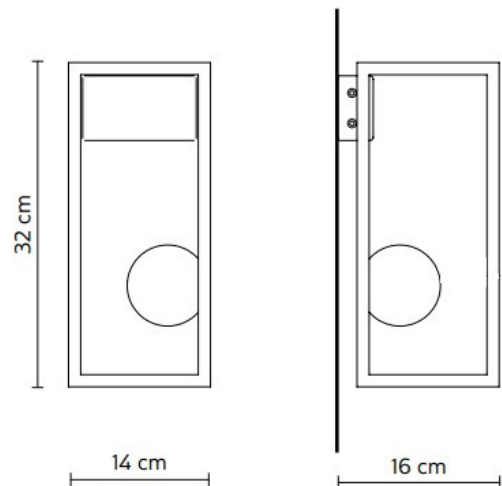

This Karman LED wall light is available in two sleek monochrome colours, black and white. Both of which exaggerate the stunning spheres of light that almost appear to be floating within the metal frame. Due to its high IP rating, this wall light can be used as an interior or exterior light and brings a designer touch to anywhere in or outside your home.

PRODUCT SPECIFICATION

Light Source: 3.2W, 3000K, 410 Lumens

IP Code: 44

Dimensions: 32cm height
14cm width
16cm depth from wall

For all sales and technical enquiries, please contact:

+44 (0)114 263 4266

info@davidvillagelighting.co.uk