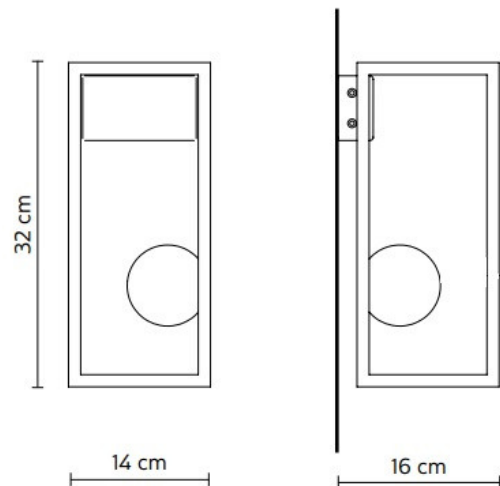

This Karman LED wall light is available in two sleek monochrome colours, black and white. Both of which exaggerate the stunning spheres of light that almost appear to be floating within the metal frame. Due to its high IP rating, this wall light can be used as an interior or exterior light and brings a designer touch to anywhere in or outside your home.

**PRODUCT SPECIFICATION**

**Light Source:** 3.2W, 3000K, 410 Lumens

**IP Code:** 44

**Dimensions:** 32cm height  
14cm width  
16cm depth from wall

**For all sales and technical enquiries, please contact:**