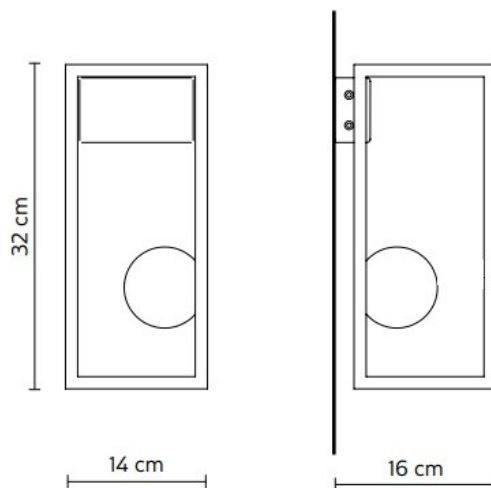

This Karman LED wall light is available in two sleek monochrome colours, black and white. Both of which exaggerate the stunning spheres of light that almost appear to be floating within the metal frame. Due to its high IP rating, this wall light can be used as an interior or exterior light and brings a designer touch to anywhere in or outside your home.

**PRODUCT SPECIFICATION**

**Light Source:** 3.2W, 3000K, 410 Lumens

**IP Code:** 44

**Dimensions:** 32cm height  
14cm width  
16cm depth from wall

**For all sales and technical enquiries, please contact:**