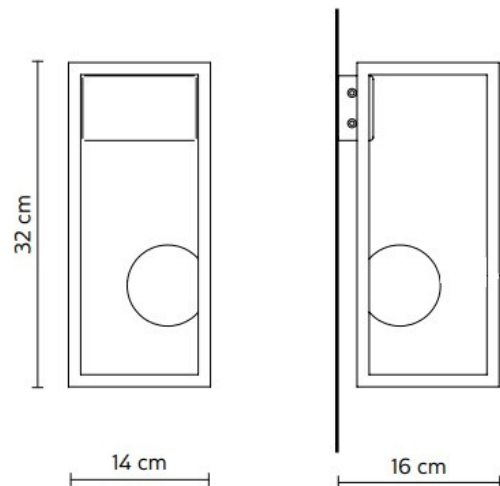

This Karman LED wall light is available in two sleek monochrome colours, black and white. Both of which exaggerate the stunning spheres of light that almost appear to be floating within the metal frame. Due to its high IP rating, this wall light can be used as an interior or exterior light and brings a designer touch to anywhere in or outside your home.

PRODUCT SPECIFICATION

Light Source: 3.2W, 3000K, 410 Lumens

IP Code: 44

Dimensions: 32cm height
14cm width
16cm depth from wall

For all sales and technical enquiries, please contact:

+44 (0)114 263 4266

info@davidvillagelighting.co.uk